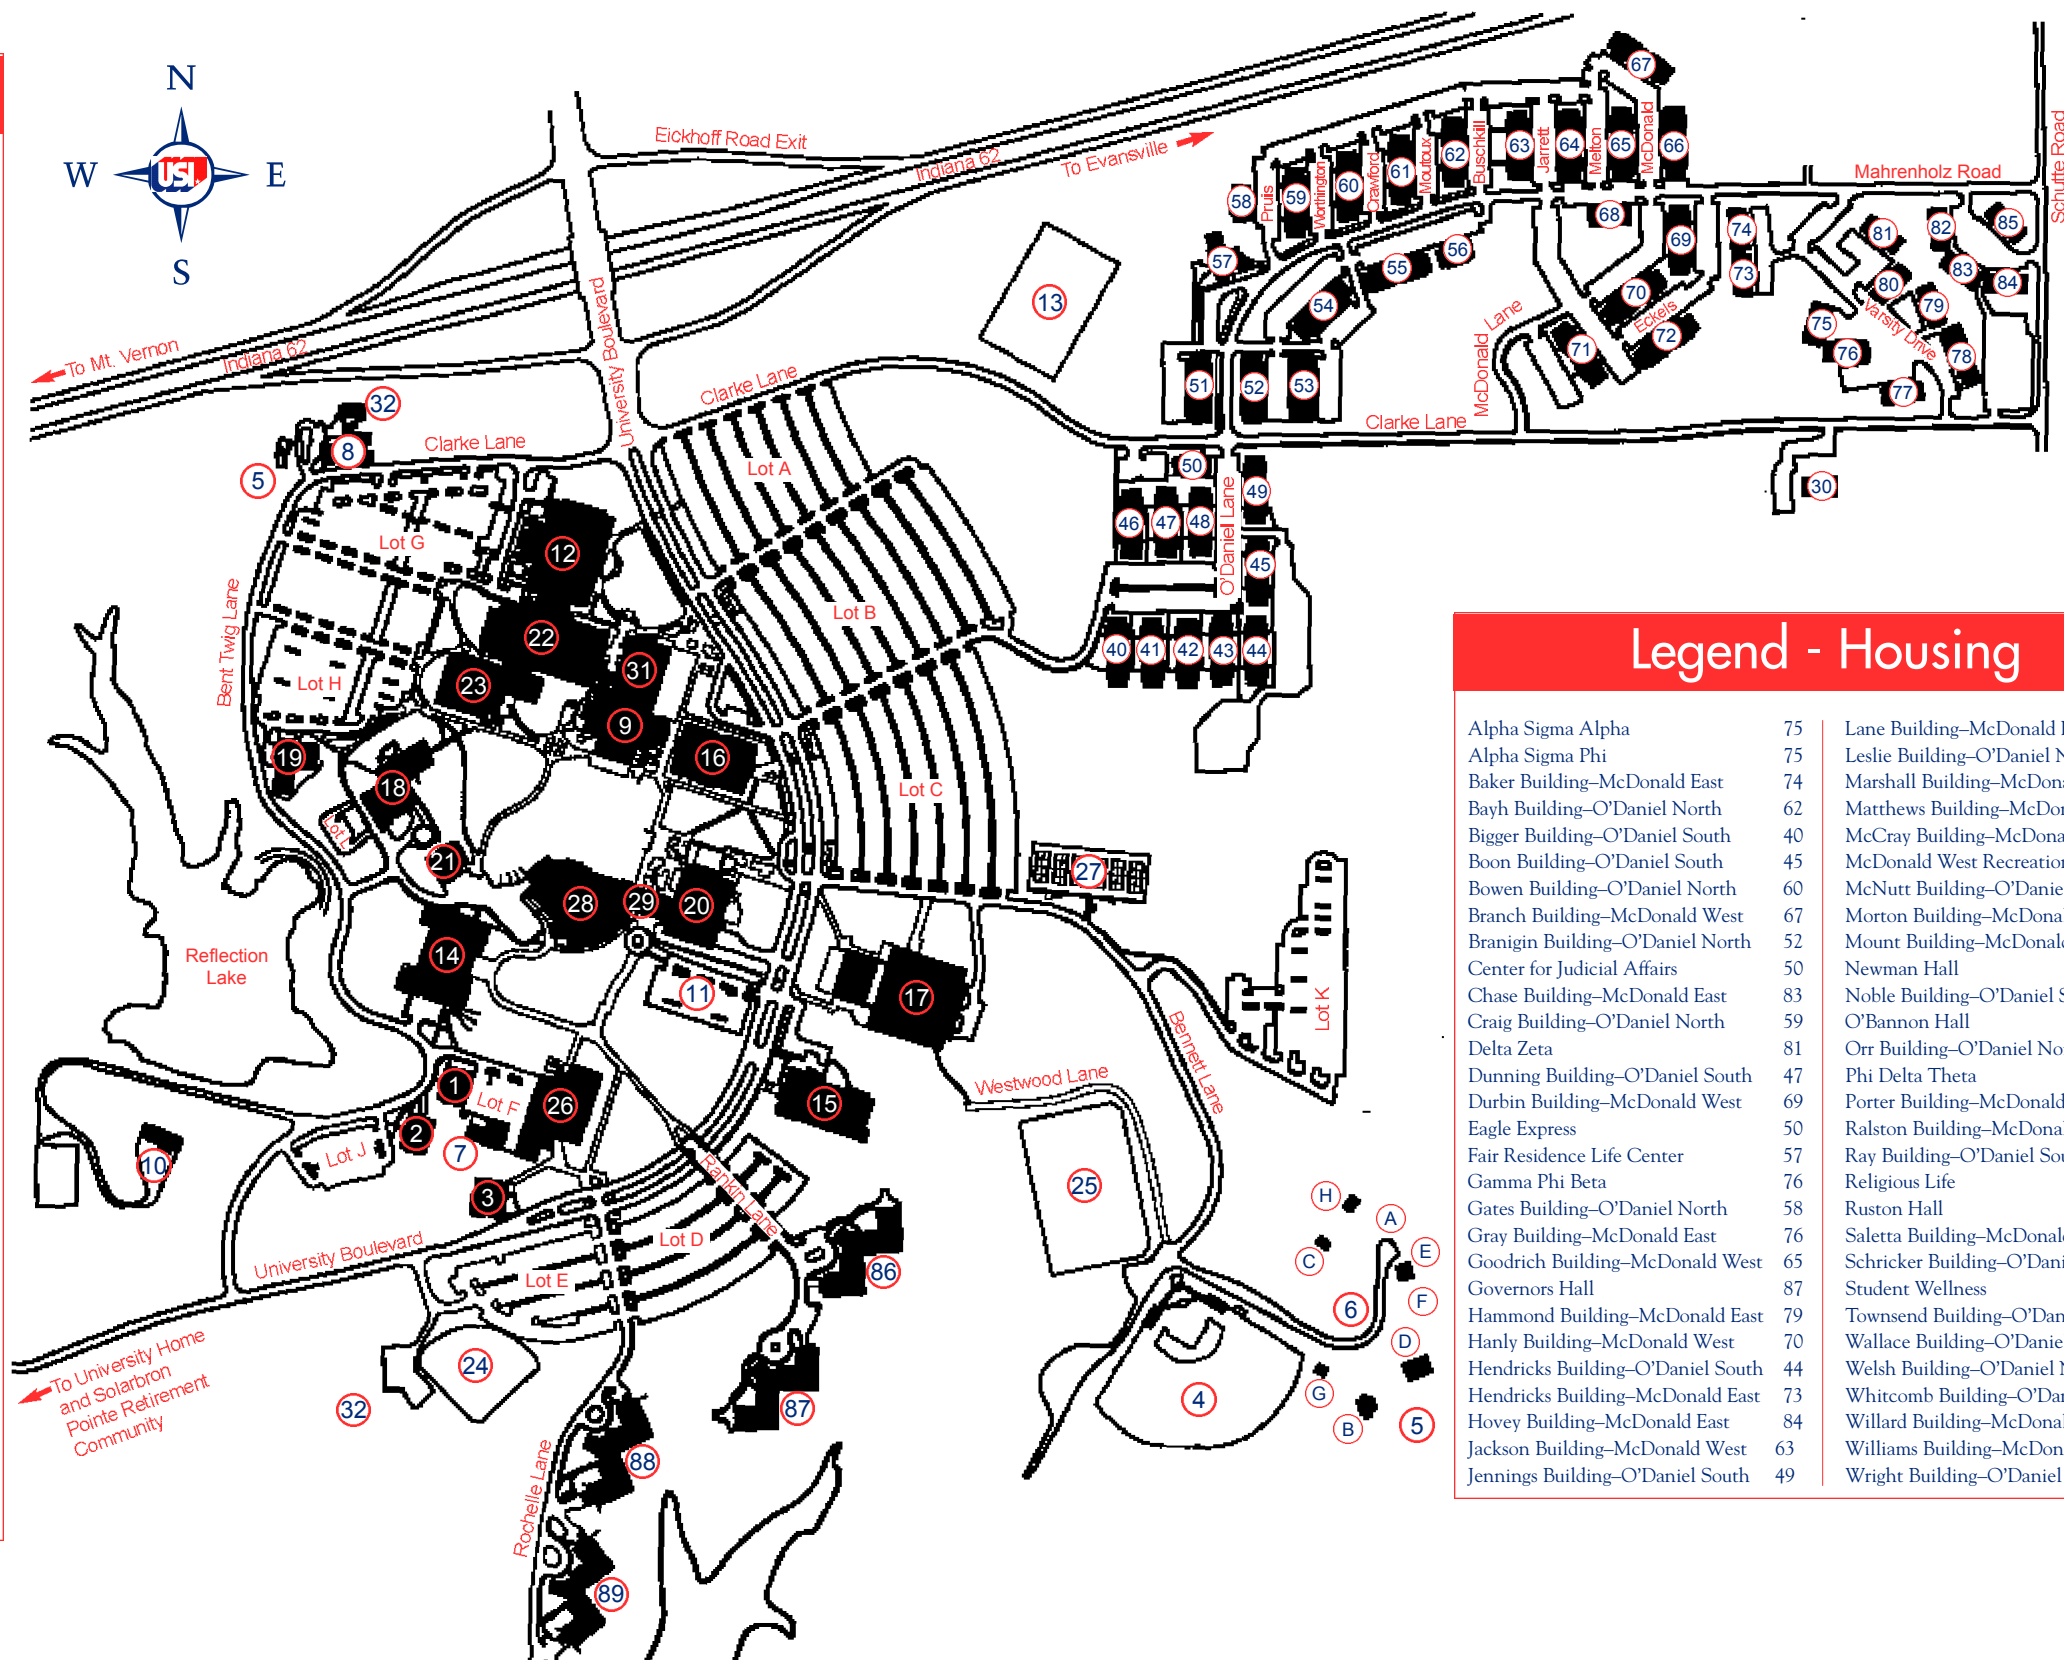

The USI Theatre is located two miles east of campus on Hwy 62. The off-campus recreational fields can be reached by traveling south on Schutte Road, then west on Broadway 1/4 mile.

Legend - Housing

Alpha Sigma Alpha	75	Lane Building-McDonald East	80
Alpha Sigma Phi	75	Leslie Building-O'Daniel North	55
Baker Building-McDonald East	74	Marshall Building-McDonald West	71
Bayh Building-O'Daniel North	62	Matthews Building-McDonald East	82
Bigger Building-O'Daniel South	40	McCray Building-McDonald West	64
Boon Building-O'Daniel South	45	McDonald West Recreational Room	68
Bowen Building-O'Daniel North	60	McNutt Building-O'Daniel North	54
Branch Building-McDonald West	67	Morton Building-McDonald East	81
Branigin Building-O'Daniel North	52	Mount Building-McDonald East	85
Center for Judicial Affairs	50	Newman Hall	86
Chase Building-McDonald East	83	Noble Building-O'Daniel South	42
Craig Building-O'Daniel North	59	O'Bannon Hall	88
Delta Zeta	81	Orr Building-O'Daniel North	61
Dunning Building-O'Daniel South	47	Phi Delta Theta	80
Durbin Building-McDonald West	69	Porter Building-McDonald East	77
Eagle Express	50	Ralston Building-McDonald West	66
Fair Residence Life Center	57	Ray Building-O'Daniel South	43
Gamma Phi Beta	76	Religious Life	48
Gates Building-O'Daniel North	58	Ruston Hall	89
Gray Building-McDonald East	76	Saletta Building-McDonald West	72
Goodrich Building-McDonald West	65	Schricker Building-O'Daniel North	51
Governors Hall	87	Student Wellness	48
Hammond Building-McDonald East	79	Townsend Building-O'Daniel North	53
Hanly Building-McDonald West	70	Wallace Building-O'Daniel South	41
Hendricks Building-O'Daniel South	44	Welsh Building-O'Daniel North	56
Hendricks Building-McDonald East	73	Whitcomb Building-O'Daniel South	46
Hovey Building-McDonald East	84	Willard Building-McDonald East	78
Jackson Building-McDonald West	63	Williams Building-McDonald East	75
Jennings Building-O'Daniel South	49	Wright Building-O'Daniel South	48