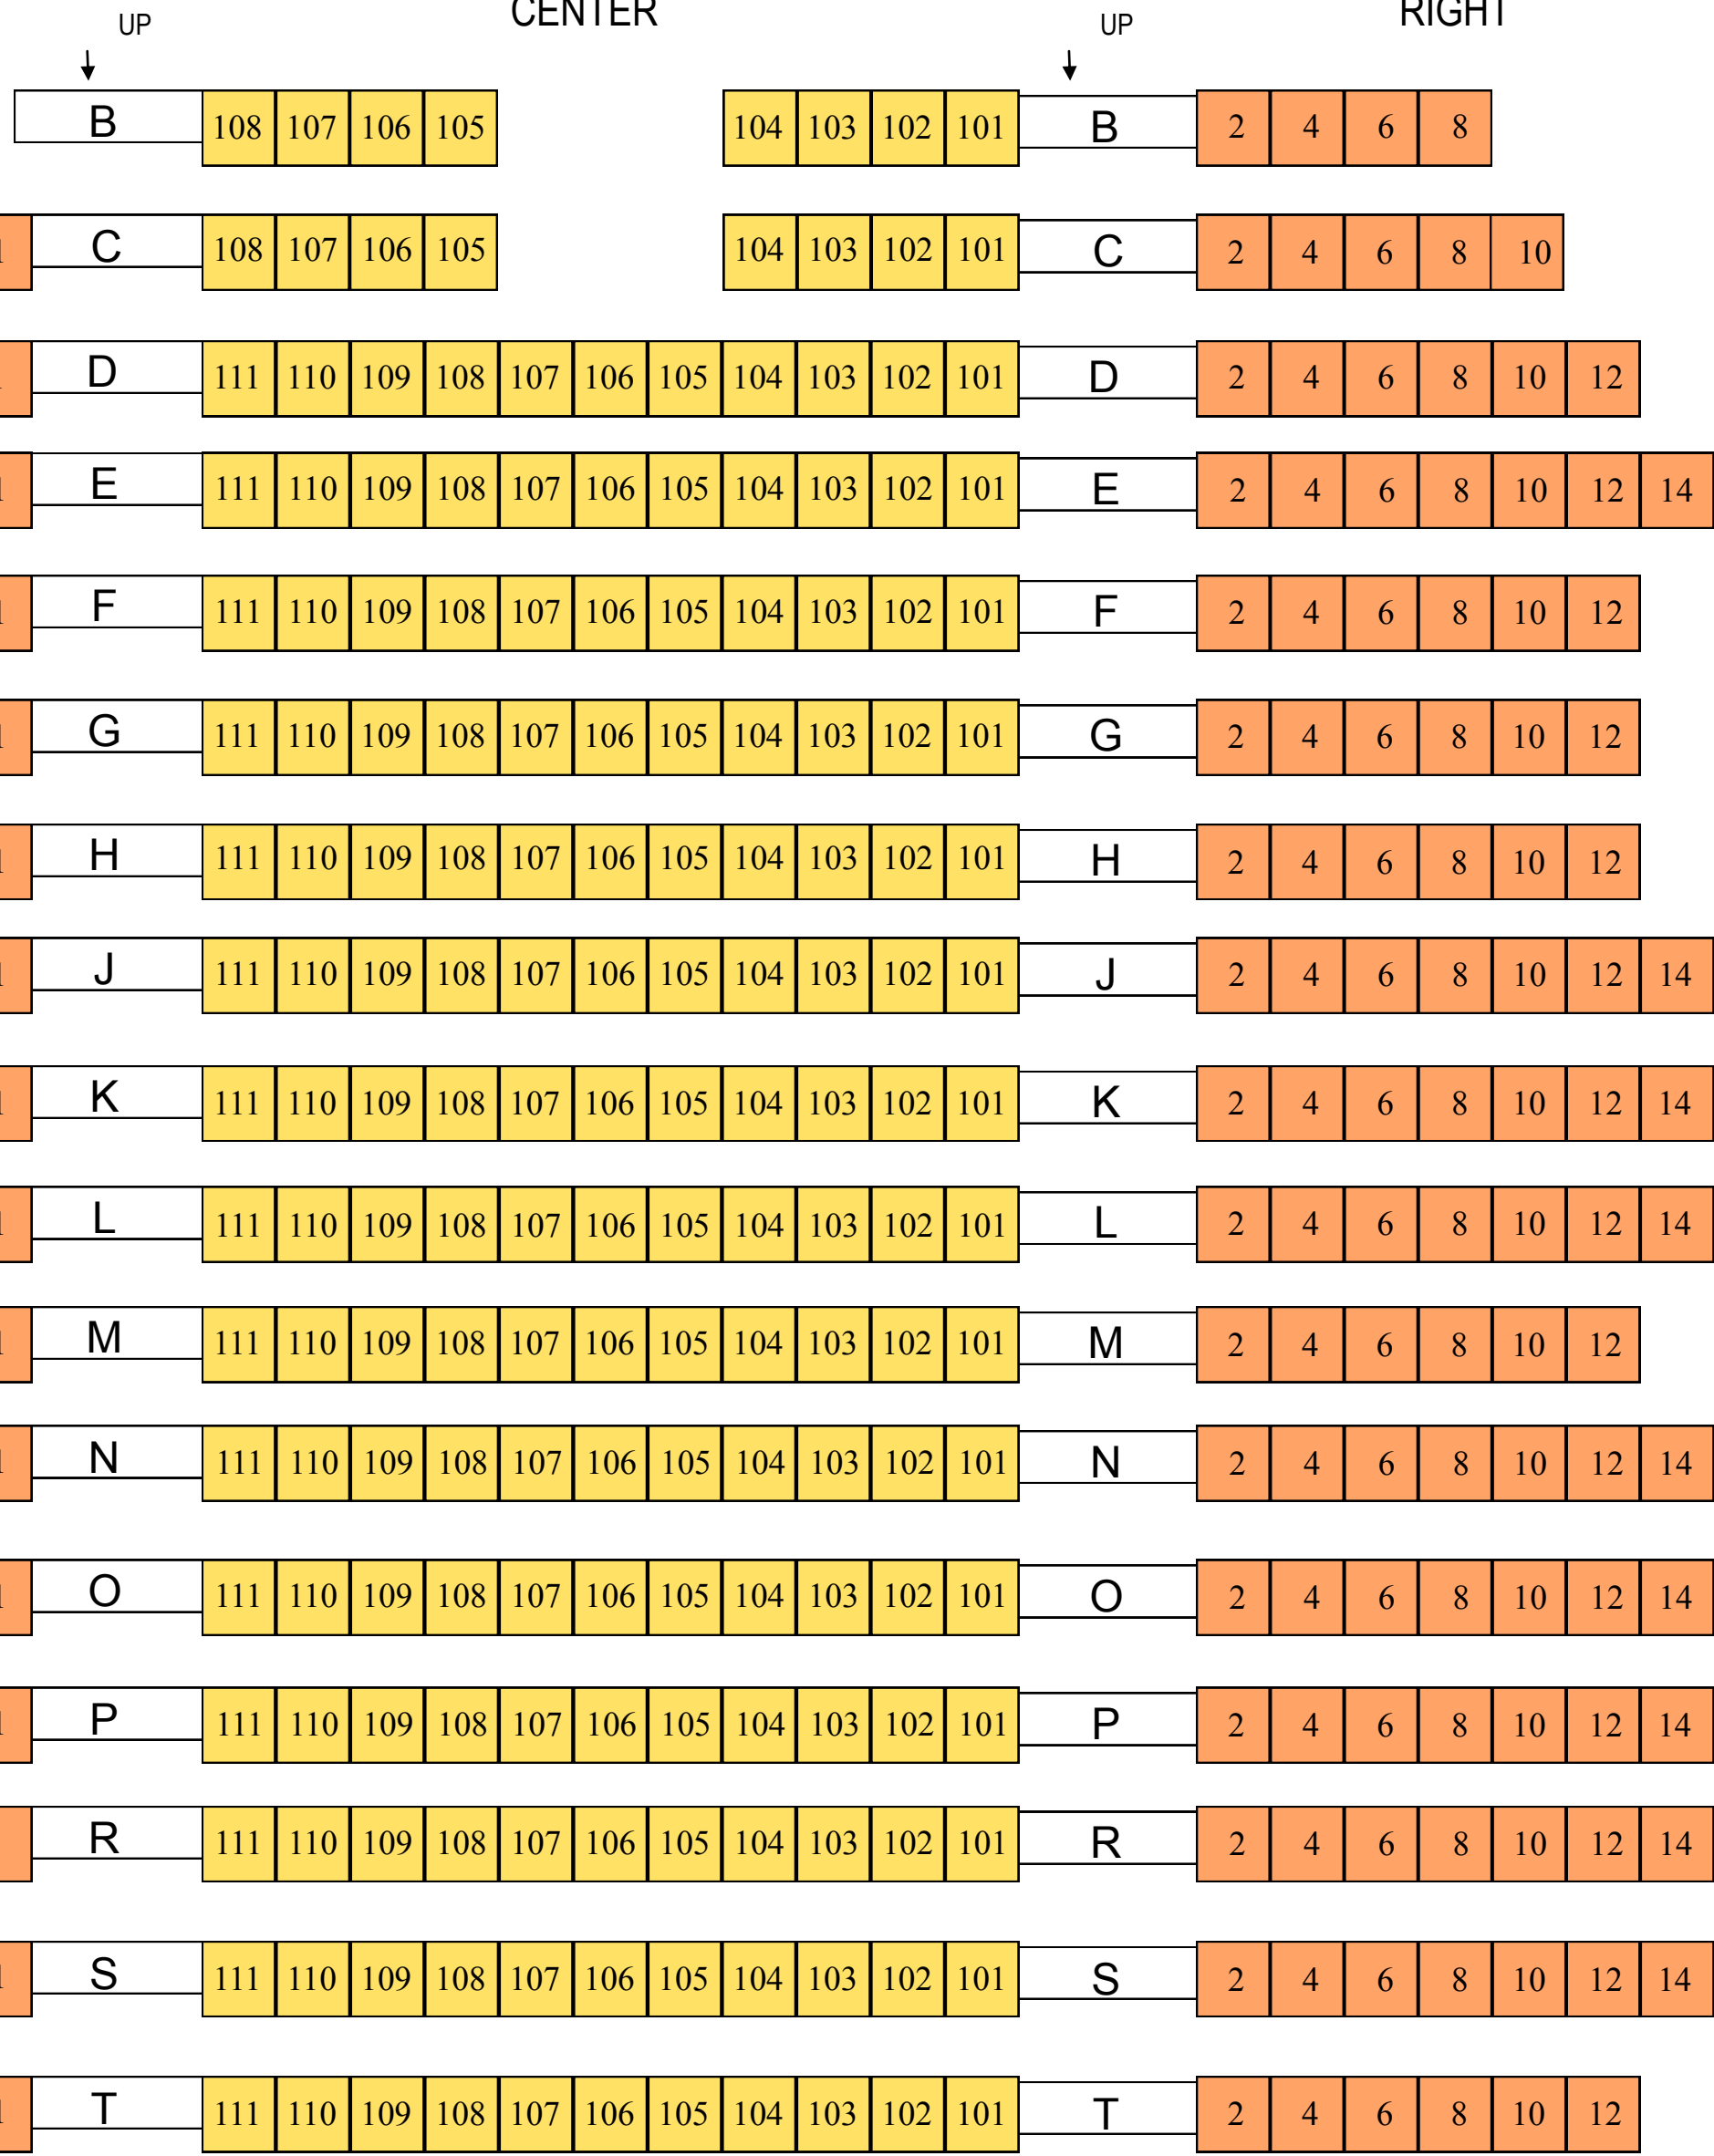

# MURPHY AUDITORIUM SEATING CHART

STAGE

LEFT

CENTER

RIGHT

HANDICAP ACCESSIBLE RAMP & ENTRANCE

UP

UP

ENTRANCE TO THEATRE & STAIRS TO LOWER LEVEL RESTROOMS

UP

BOX OFFICE

UP

UP