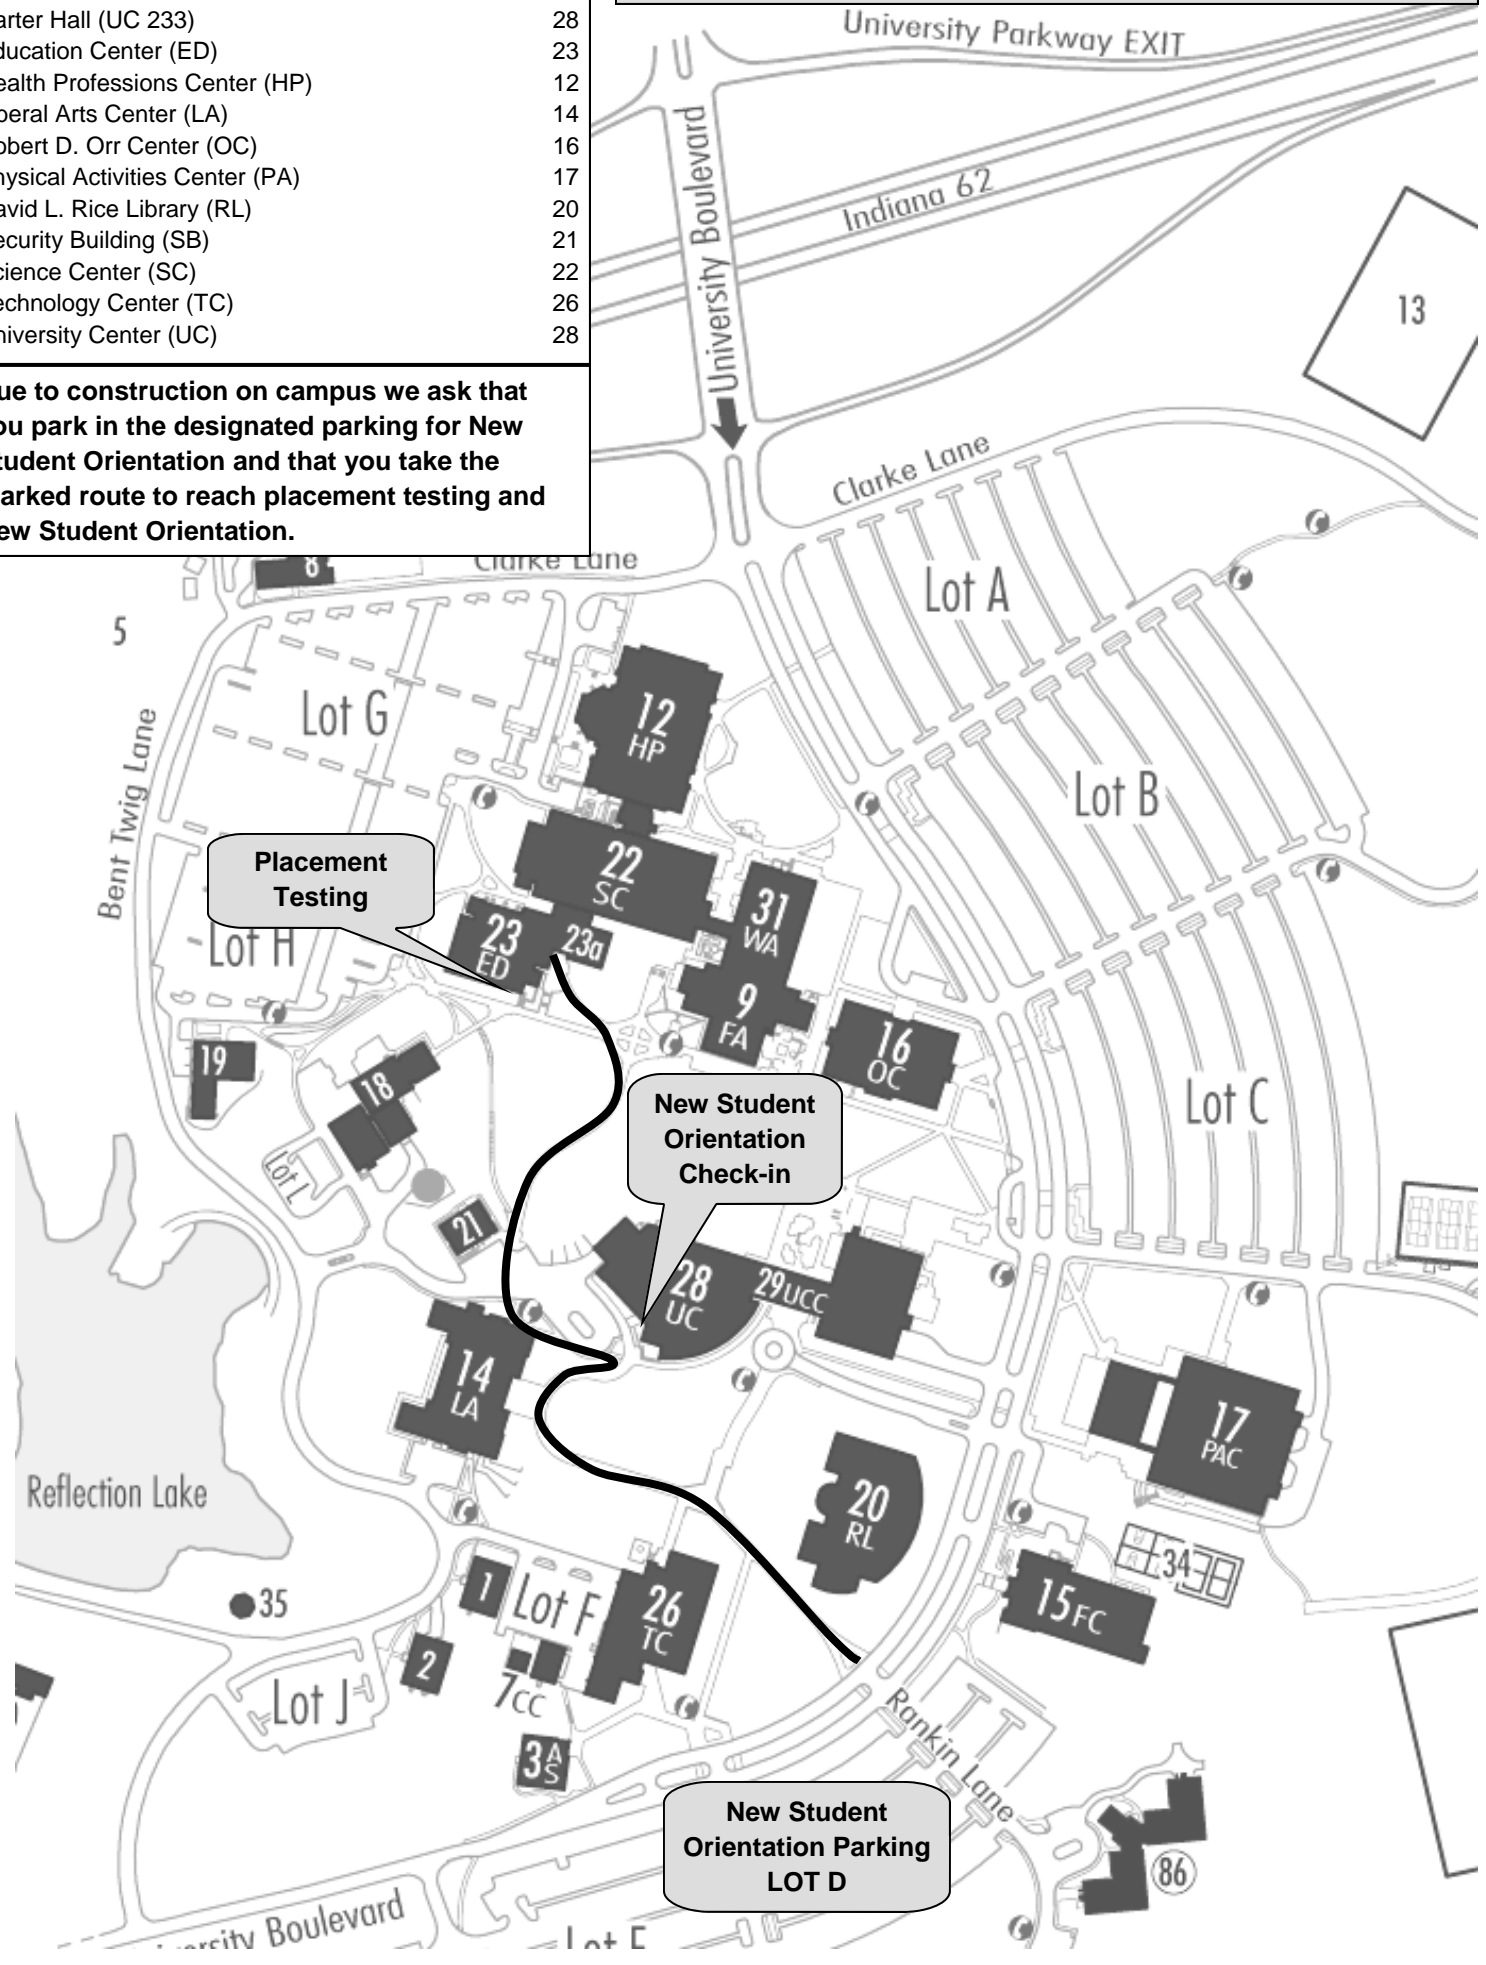

New Student Orientation Map

Campus Legend

Carter Hall (UC 233)	28
Education Center (ED)	23
Health Professions Center (HP)	12
Liberal Arts Center (LA)	14
Robert D. Orr Center (OC)	16
Physical Activities Center (PA)	17
David L. Rice Library (RL)	20
Security Building (SB)	21
Science Center (SC)	22
Technology Center (TC)	26
University Center (UC)	28

Due to construction on campus we ask that you park in the designated parking for New Student Orientation and that you take the marked route to reach placement testing and New Student Orientation.

Placement Testing

New Student Orientation Check-in

New Student Orientation Parking LOT D