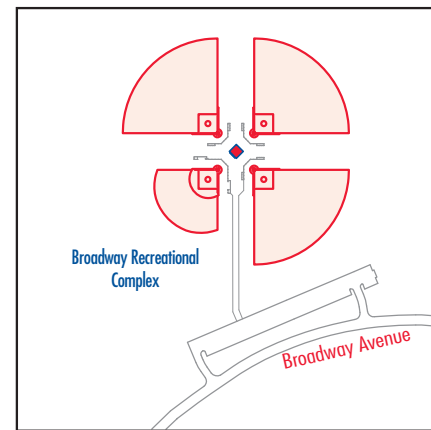

Campus Legend

- Administrative Services Annex South XS
- Art Studio AS
- Bent Twig Outdoor Education Center BT
- A. Amphitheatre
- B. Bokelman #3 School
- C. Breckinridge Cabin
- D. Eicher Barn
- E. Grimes Haus
- F. Herb Garden
- G. Restrooms
- H. Westwood Lodge
- Carter Hall (UC 233) UC
- Ceramic Center CC
- Children's Learning Center CN
- Couch/Renner Hall (ED 1101) ED
- Education Center ED
- Forum Lecture Halls (FA 1, 2, and 3) FA
- Forum Wing FA
- USI Foundation FO
- Grounds Center GC
- Health Professions Center HP
- I.U. School of Medicine-Evansville (HP 3026) HP
- Kleymeyer Hall (LA 0101) LA
- Liberal Arts Center LA
- Mallette Studio Theatre (LA 0105) LA
- McCutchan Art Center/Pace Galleries (LA 0155) LA
- Mitchell Auditorium (HP 1002) HP
- Robert D. Orr Center OC
- Physical Activities Center (PAC) PA
- Physical Plant Service Center PP
- Publishing Services Center PUB
- Recreation, Fitness, and Wellness Center FC
- Fair Residence Life Center RES
- Residence Life Community Center RC
- David L. Rice Library RL
- Security Building SB
- Science Center SC
- Support Services Building SS
- Technology Center TC
- University Center UC
- Byron C. Wright Administration Building WA

- Bicycle Path
- Blue Emergency Phone
- Bus Stop

The off-campus recreational and varsity softball fields can be reached by traveling south on Schutte Road, then west on Broadway 1/4 mile; see map inset.

Under Construction

- Business and Engineering Center BE
- University Center expansion UC

Housing Legend

- Fair Residence Life Center RES
- Residence Life Community Center RC
- Baker Building-McDonald East 32
- Bayh Building-O'Daniel North 22
- Bigger Building-O'Daniel South 1
- Boon Building-O'Daniel South 6
- Bowen Building-O'Daniel North 20
- Branch Building-McDonald West 26
- Branigin Building-O'Daniel North 13
- Chase Building-McDonald East 42
- Craig Building-O'Daniel North 19
- Dunning Building-O'Daniel South 8
- Durbin Building-McDonald West 31
- Gates Building-O'Daniel North 18
- Gray Building-McDonald East 35
- Goodrich Building-McDonald West 25
- Governors Hall 46
- Hammond Building-McDonald East 38
- Hanly Building-McDonald West 30
- Hendricks Building-O'Daniel South 5
- Hendricks Building-McDonald East 33
- Hovey Building-McDonald East 43
- Jackson Building-McDonald West 23
- Jennings Building-O'Daniel South 10
- Lane Building-McDonald East 39
- Leslie Building-O'Daniel North 16
- Marshall Building-McDonald West 28
- Matthews Building-McDonald East 41
- McCray Building-McDonald West 24
- McNutt Building-O'Daniel North 15
- Morton Building-McDonald East 40
- Mount Building-McDonald East 44
- Newman Hall 45
- Noble Building-O'Daniel South 3
- O'Bannon Hall 47
- Orr Building-O'Daniel North 21
- OSCARS 11
- Porter Building-McDonald East 36
- Ralston Building-McDonald West 27
- Ray Building-O'Daniel South 4
- Ruston Hall 48
- Saletta Building-McDonald West 29
- Schricker Building-O'Daniel North 12
- Townsend Building-O'Daniel North 14
- Wallace Building-O'Daniel South 2
- Welsh Building-O'Daniel North 17
- Whitcomb Building-O'Daniel South 7
- Willard Building-McDonald East 37
- Williams Building-McDonald East 34
- Wright Building-O'Daniel South 9