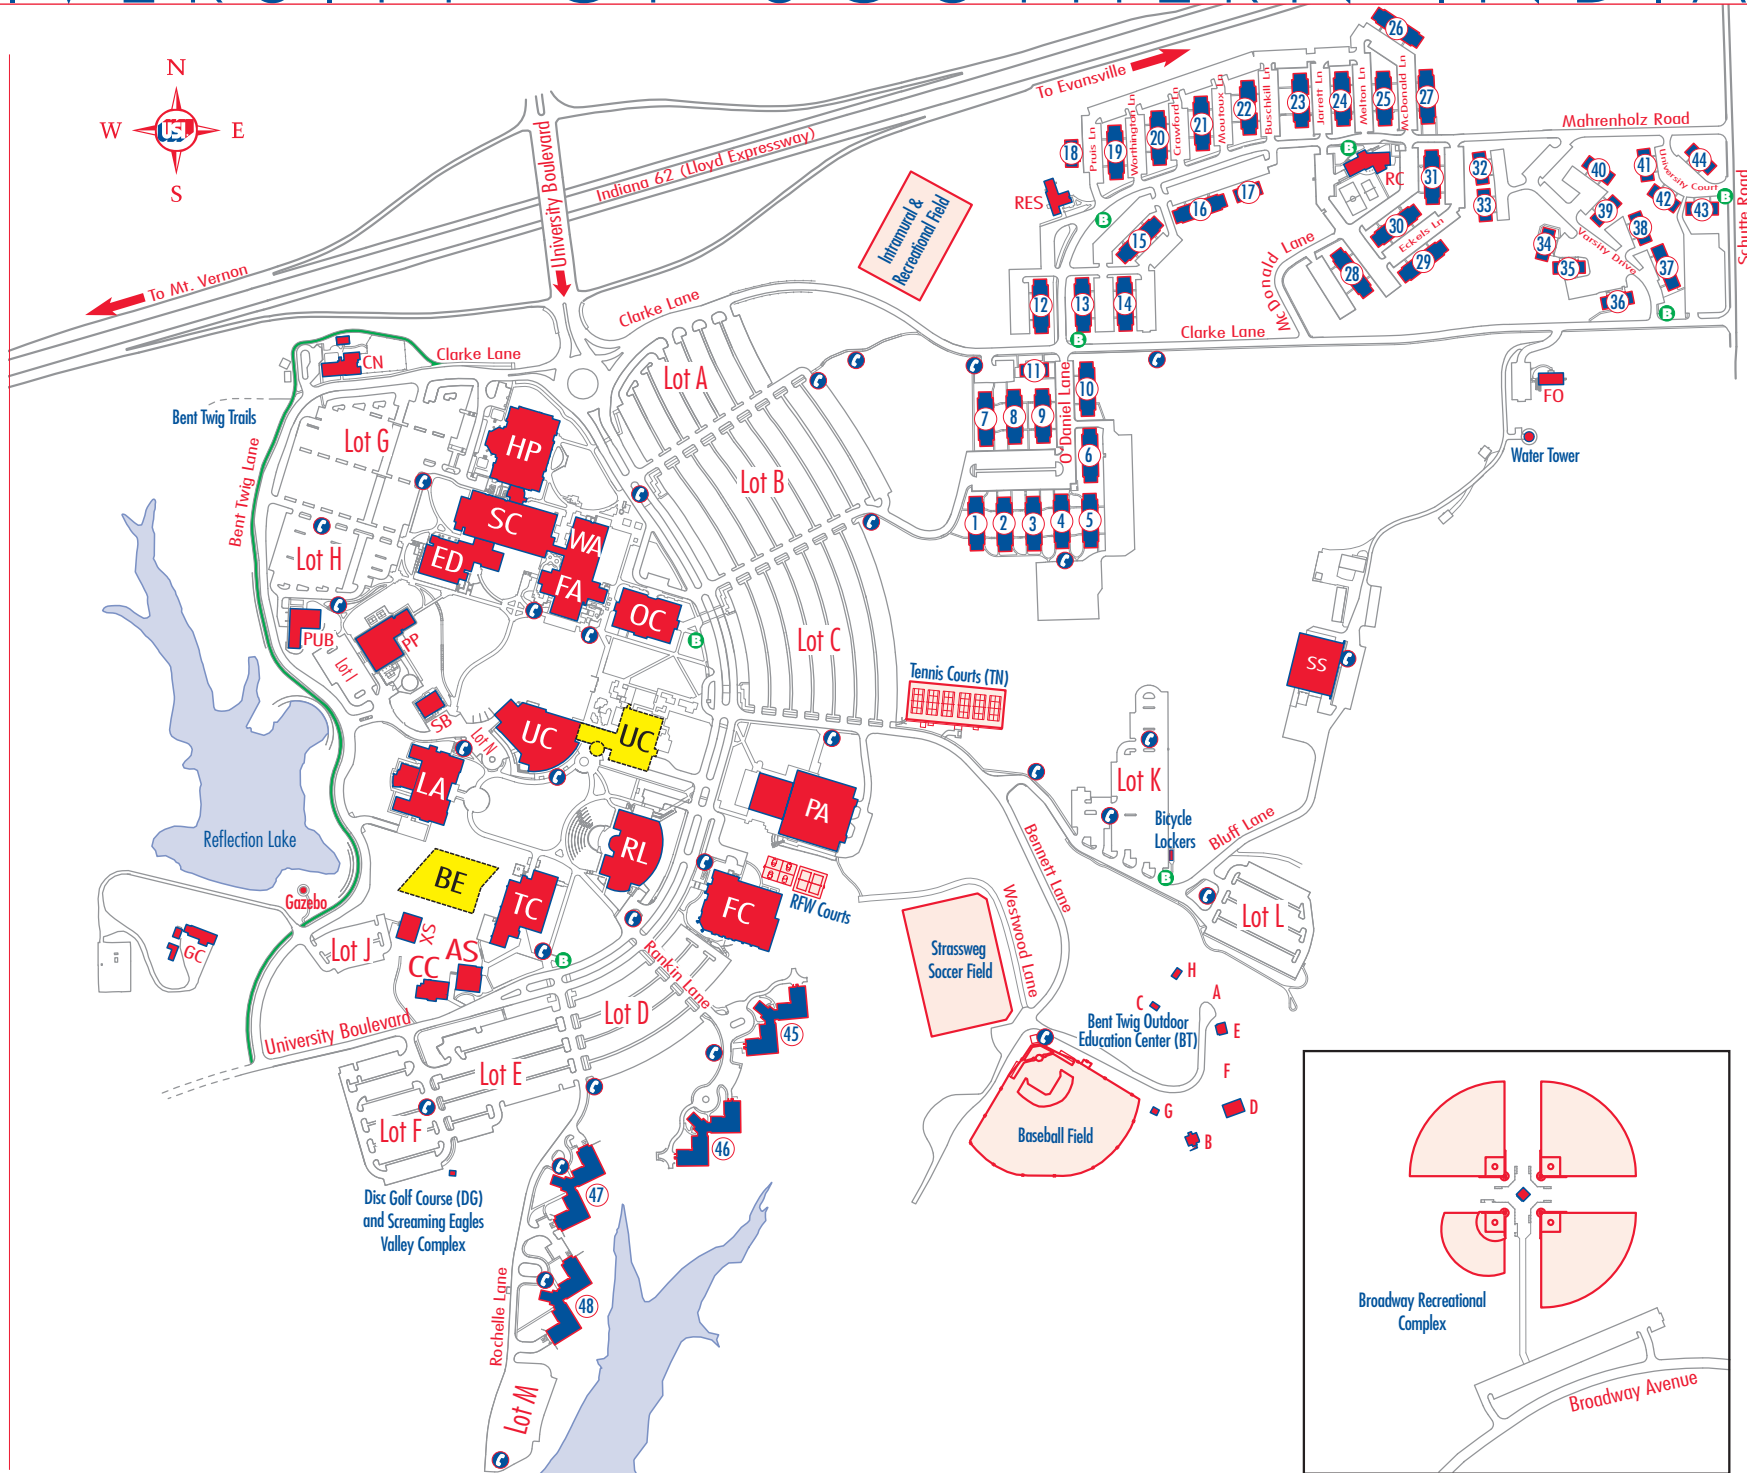

Campus Legend

- Administrative Services Annex South XS
- Art Studio AS
- Bent Twig Outdoor Education Center BT
- A. Amphitheatre
- B. Bokelman #3 School
- C. Breckinridge Cabin
- D. Eicher Barn
- E. Grimes Haus
- F. Herb Garden
- G. Restrooms
- H. Westwood Lodge
- Carter Hall (UC 233) UC
- Ceramic Center CC
- Children's Learning Center CN
- Couch/Renner Hall (ED 1101) ED
- Education Center ED
- Forum Lecture Halls (FA 1, 2, and 3) FA
- Forum Wing FA
- USI Foundation FO
- Grounds Center GC
- Health Professions Center HP
- I.U. School of Medicine-Evansville (HP 3026) HP
- Kleymeyer Hall (LA 0101) LA
- Liberal Arts Center LA
- Mallette Studio Theatre (LA 0105) LA
- McCutchan Art Center/Pace Galleries (LA 0155) LA
- Mitchell Auditorium (HP 1002) HP
- Robert D. Orr Center OC
- Physical Activities Center (PAC) PA
- Physical Plant Service Center PP
- Publishing Services Center PUB
- Recreation, Fitness, and Wellness Center FC
- Fair Residence Life Center RES
- Residence Life Community Center RC
- David L. Rice Library RL
- Security Building SB
- Science Center SC
- Support Services Building SS
- Technology Center TC
- University Center UC
- Byron C. Wright Administration Building WA

- Bicycle Path
- Blue Emergency Phone
- Bus Stop

The off-campus recreational and varsity softball fields can be reached by traveling south on Schutte Road, then west on Broadway 1/4 mile; see map inset.

Under Construction

- Business and Engineering Center BE
- University Center expansion UC

Housing Legend

- Fair Residence Life Center RES
- Residence Life Community Center RC
- Baker Building-McDonald East 32
- Bayh Building-O'Daniel North 22
- Bigger Building-O'Daniel South 1
- Boon Building-O'Daniel South 6
- Bowen Building-O'Daniel North 20
- Branch Building-McDonald West 26
- Branigin Building-O'Daniel North 13
- Chase Building-McDonald East 42
- Craig Building-O'Daniel North 19
- Dunning Building-O'Daniel South 8
- Durbin Building-McDonald West 31
- Gates Building-O'Daniel North 18
- Gray Building-McDonald East 35
- Goodrich Building-McDonald West 25
- Governors Hall 46
- Hammond Building-McDonald East 38
- Hanly Building-McDonald West 30
- Hendricks Building-O'Daniel South 5
- Hendricks Building-McDonald East 33
- Hovey Building-McDonald East 43
- Jackson Building-McDonald West 23
- Jennings Building-O'Daniel South 10
- Lane Building-McDonald East 39
- Leslie Building-O'Daniel North 16
- Marshall Building-McDonald West 28
- Matthews Building-McDonald East 41
- McCray Building-McDonald West 24
- McNutt Building-O'Daniel North 15
- Morton Building-McDonald East 40
- Mount Building-McDonald East 44
- Newman Hall 45
- Noble Building-O'Daniel South 3
- O'Bannon Hall 47
- Orr Building-O'Daniel North 21
- OSCARS 11
- Porter Building-McDonald East 36
- Ralston Building-McDonald West 27
- Ray Building-O'Daniel South 4
- Ruston Hall 48
- Saletta Building-McDonald West 29
- Schricker Building-O'Daniel North 12
- Townsend Building-O'Daniel North 14
- Wallace Building-O'Daniel South 2
- Welsh Building-O'Daniel North 17
- Whitcomb Building-O'Daniel South 7
- Willard Building-McDonald East 37
- Williams Building-McDonald East 34
- Wright Building-O'Daniel South 9