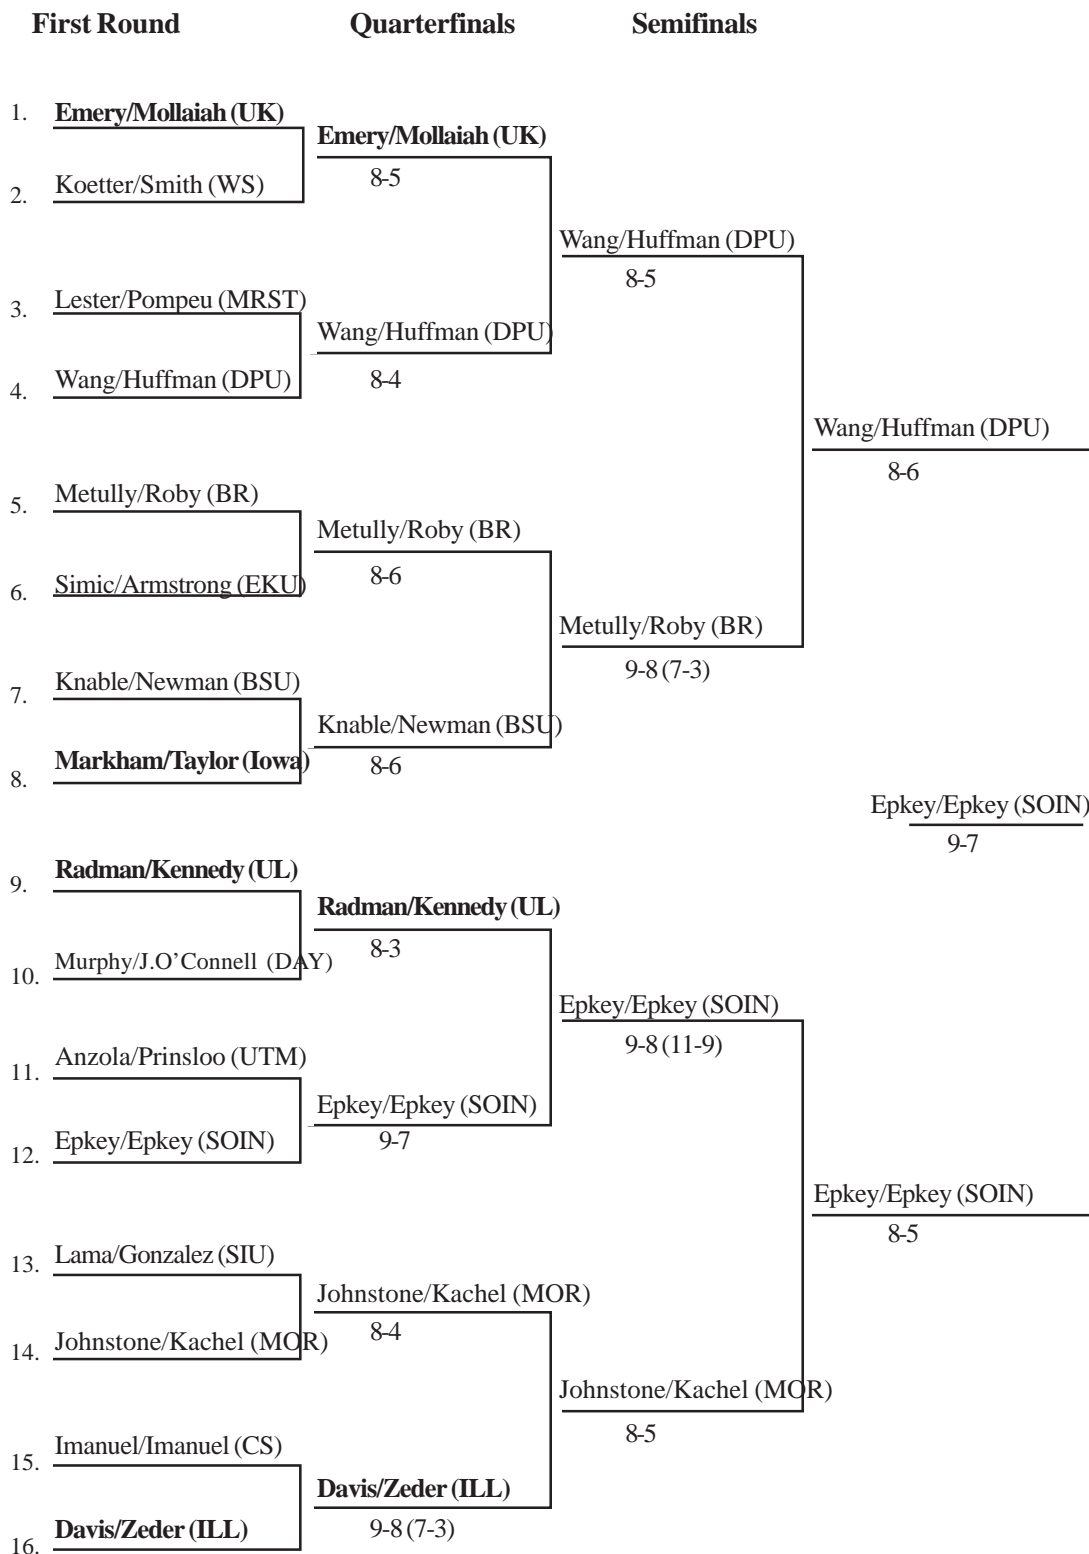

Flight "A" Doubles  
**OFFICIAL DRAW SHEET**  
 Event: Louisville Invitational

Winner:

**Location:** University of Louisville

**Date:** Oct. 8-10, 2004

**Seeded Players**

1. Emery/Mollaiah (UK)
2. Davis/Zeder (ILL)
3. Markham/Taylor (Iowa)
4. Radman/Kennedy (UL)