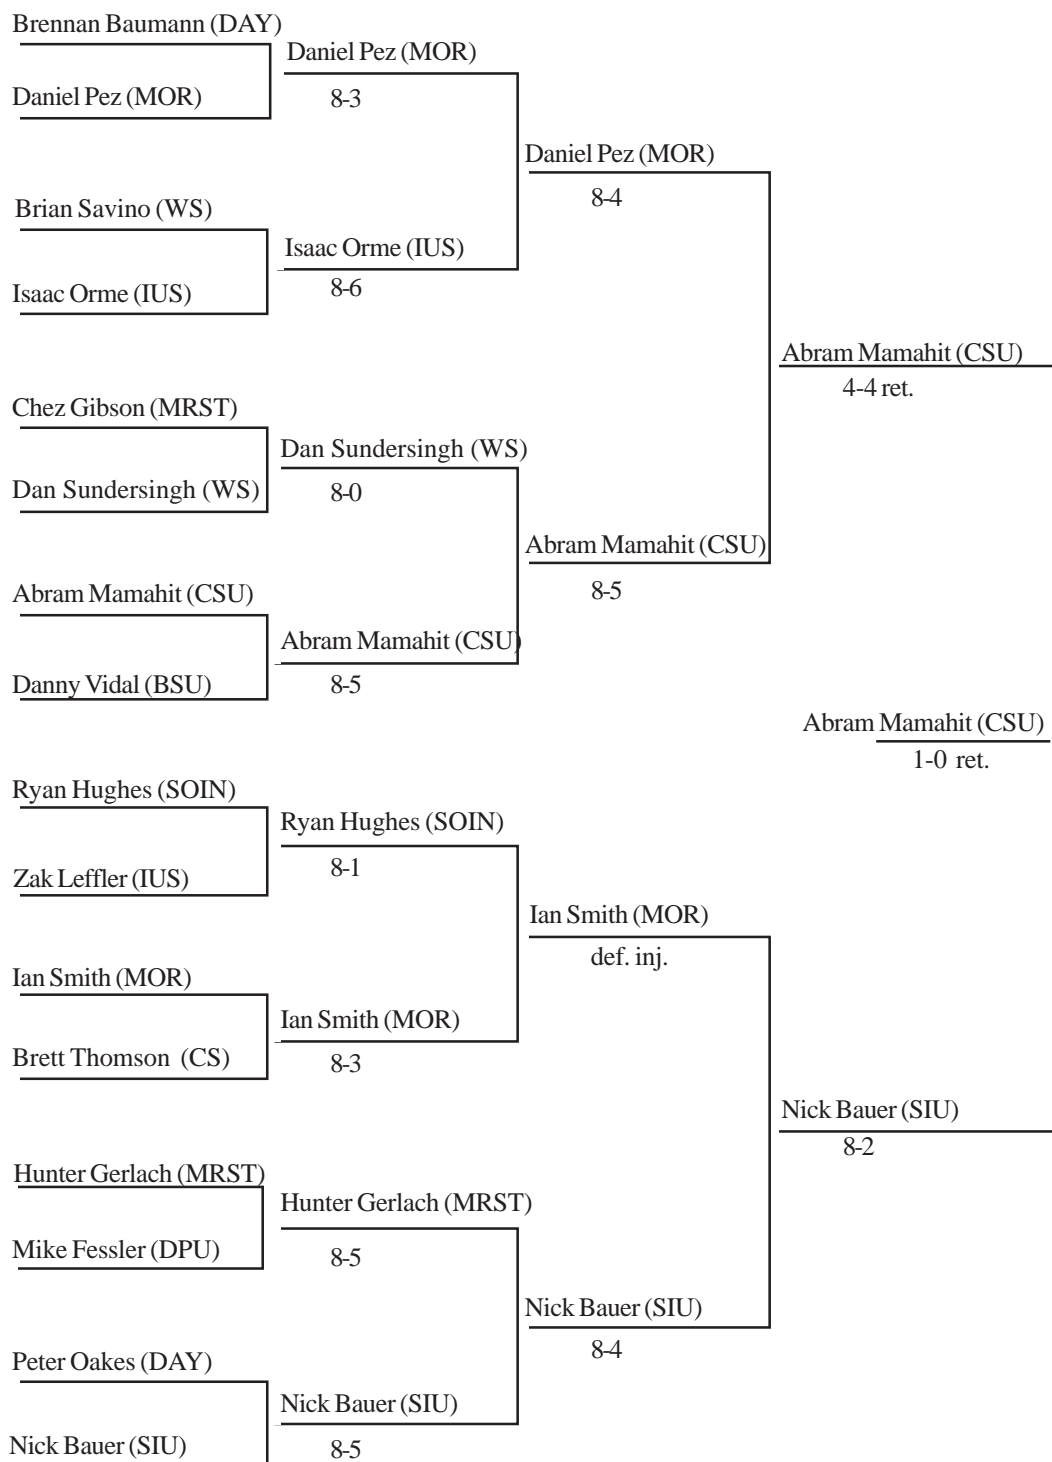

Flight "C" Singles

Consolation

Event: Louisville Invitational

Location: University of Louisville

Date: Oct. 8-10, 2004

First Round

Quarterfinals

Semifinals

BSU - Ball State; **BR** - Bradley; **CS** - Chicago St.; **DAY** - Dayton; **DPU** - DePaul; **EKU** - Eastern Kentucky; **ILL** - Illinois; **IUS** - IU-Southeast; **MOR** - Morehead St.; **MRST** - Murray St.; **SIU** - Southern Illinois; **SOIN** - Southern Indiana; **UK** - Kentucky; **UL** - Louisville; **UTM** - UT-Martin; **WS** - Wright State;