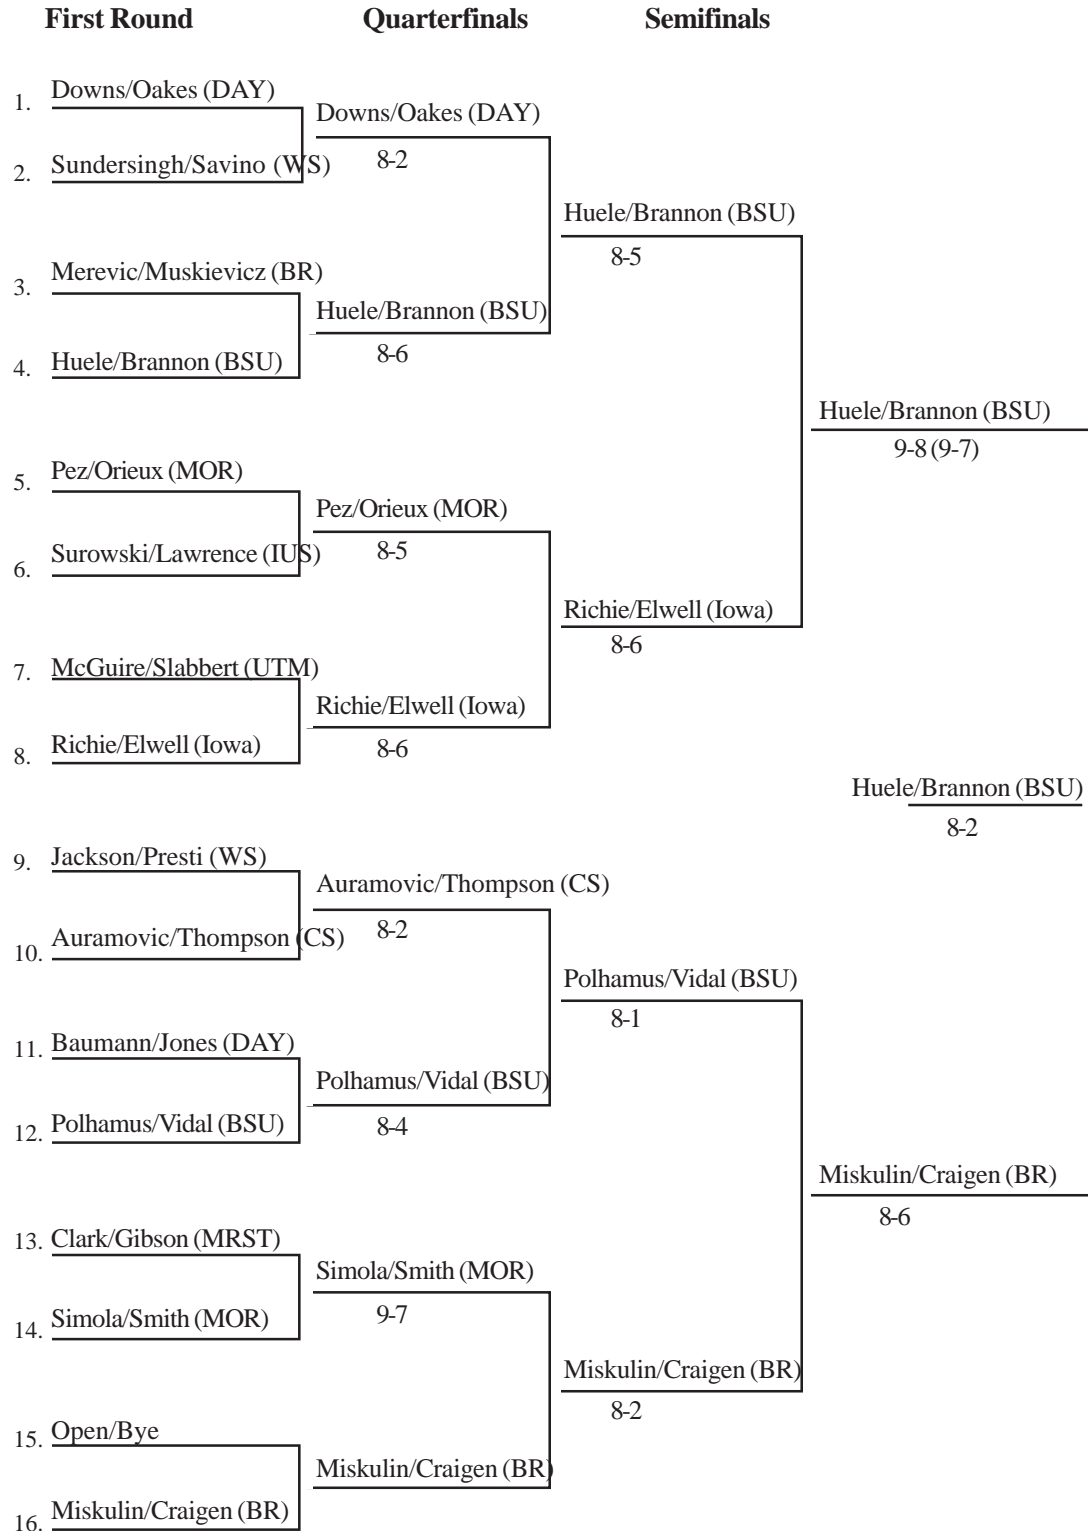

Flight "B" Doubles  
**OFFICIAL DRAW SHEET**  
 Event: Louisville Invitational

**Location:** University of Louisville  
**Date:** Oct. 8-10, 2004

*Winner:*

- Seeded Players**
1. Knabel/Newman (BSU)
  2. Malempati/Van Monsjou (Iowa)
  3. Wang/Komar (DPU)
  4. Panzic/Lofgren (BR)

**Location:** University of Louisville  
**Date:** Oct. 8-10, 2004

Flight "C" Doubles  
**OFFICIAL DRAW SHEET**  
 Event: Louisville Invitational

Winner:

**Seeded Players**

- 1.
- 2.
- 3.
- 4.

BSU - Ball State; BR - Bradley; CS - Chicago St.; DAY - Dayton; DPU - DePaul; EKV - Eastern Kentucky; ILL - Illinois; IUS - IU-Southeast; MOR - Morehead St.; MRST - Murray St.; SIU - Southern Illinois; SOIN - Southern Indiana; UK - Kentucky; UL - Louisville; UTM - UT-Martin; WS - Wright State;