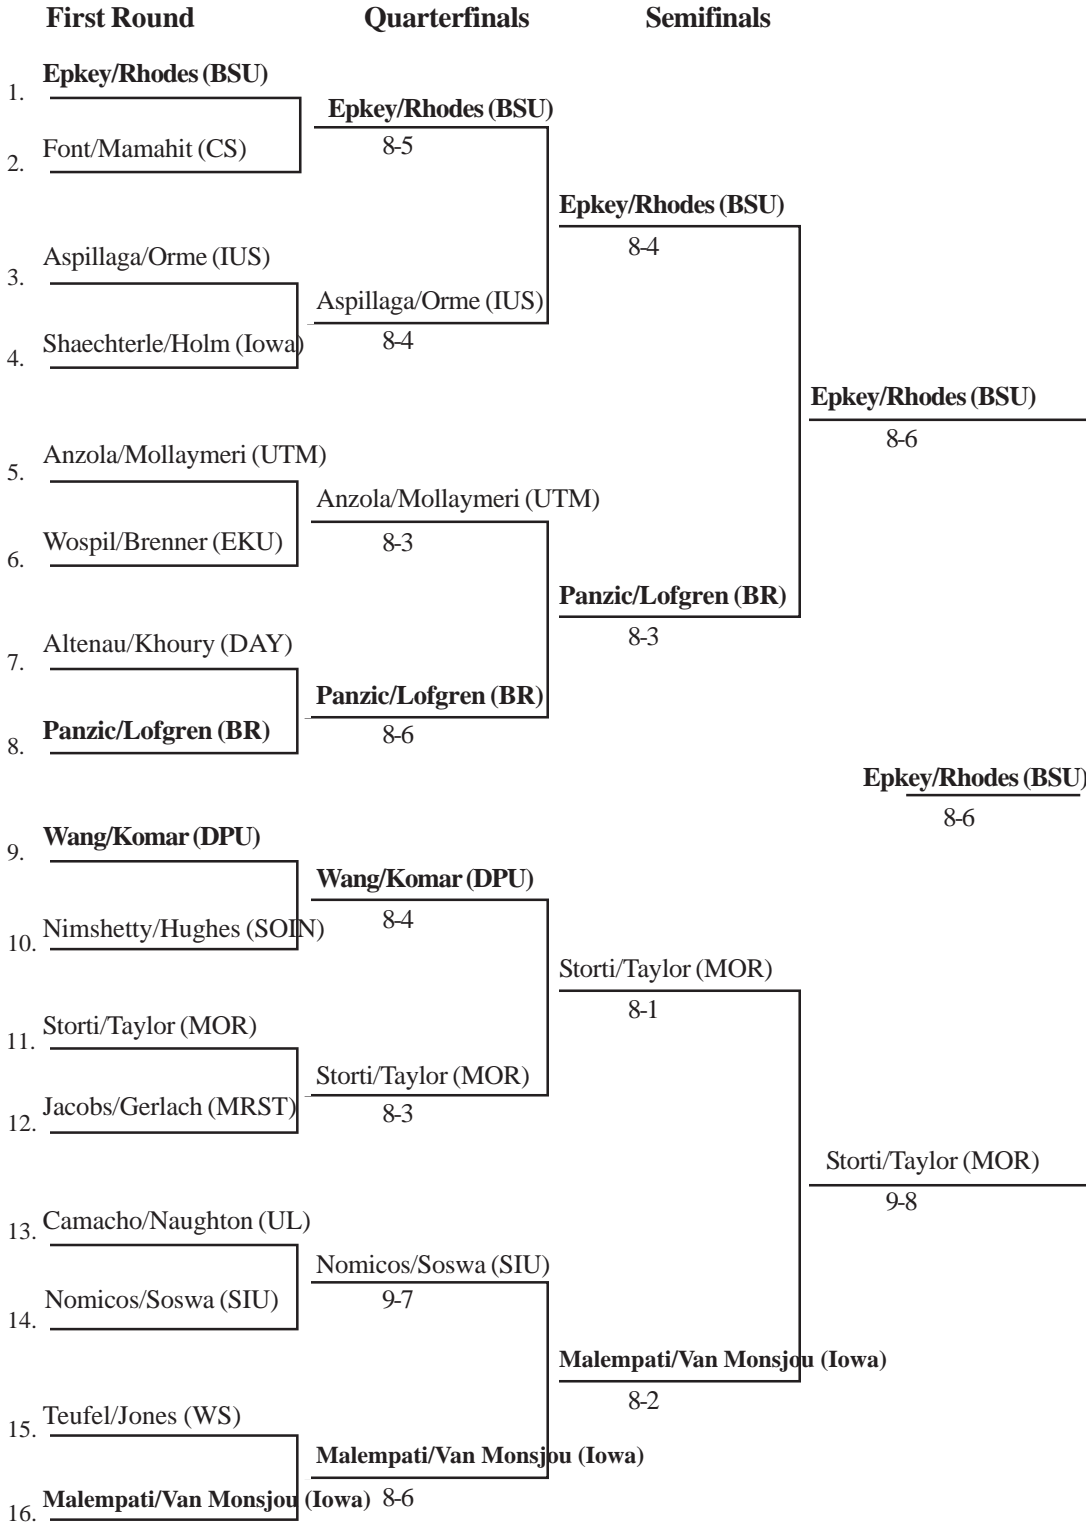

Flight "B" Doubles
OFFICIAL DRAW SHEET
Event: Louisville Invitational

Location: University of Louisville
Date: Oct. 8-10, 2004

Winner:

1. **Seeded Players**
1. Knabel/Newman (BSU)
  2. Malempati/Van Monsjou (Iowa)
  3. Wang/Komar (DPU)
  4. Panzic/Lofgren (BR)

BSU - Ball State; BR - Bradley; CS - Chicago St.; DAY - Dayton; DPU - DePaul; EKU - Eastern Kentucky; ILL - Illinois; IUS - IU-Southeast; MOR - Morehead St.; MRST - Murray St.; SIU - Southern Illinois; SOIN - Southern Indiana; UK - Kentucky; UL - Louisville; UTM - UT-Martin; WS - Wright State;