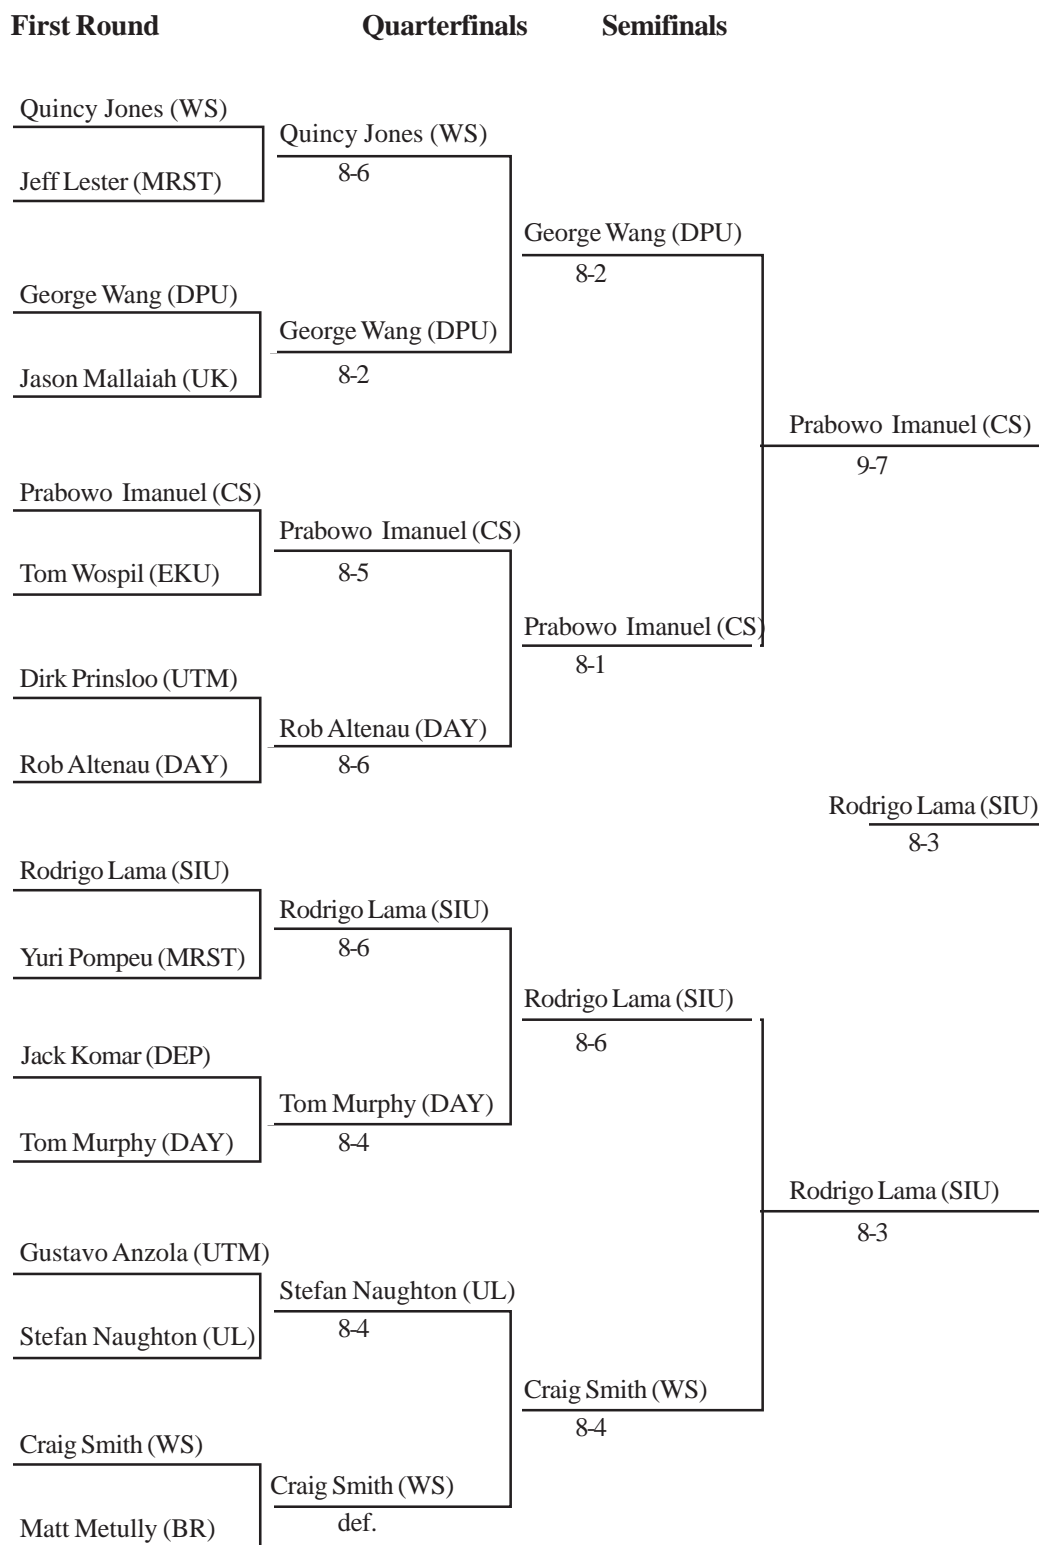

Flight "A" Singles

Consolation

Event: Louisville Invitational

Location: University of Louisville
Bass-Rudd Tennis Center

Date: Oct. 8-10, 2004

BSU - Ball State; **BR** - Bradley; **CS** - Chicago St.; **DAY** - Dayton; **DPU** - DePaul; **EKU** - Eastern Kentucky; **ILL** - Illinois; **IUS** - IU-Southeast; **MOR** - Morehead St.; **MRST** - Murray St.; **SIU** - Southern Illinois; **SOIN** - Southern Indiana; **UK** - Kentucky; **UL** - Louisville; **UTM** - UT-Martin; **WS** - Wright State;