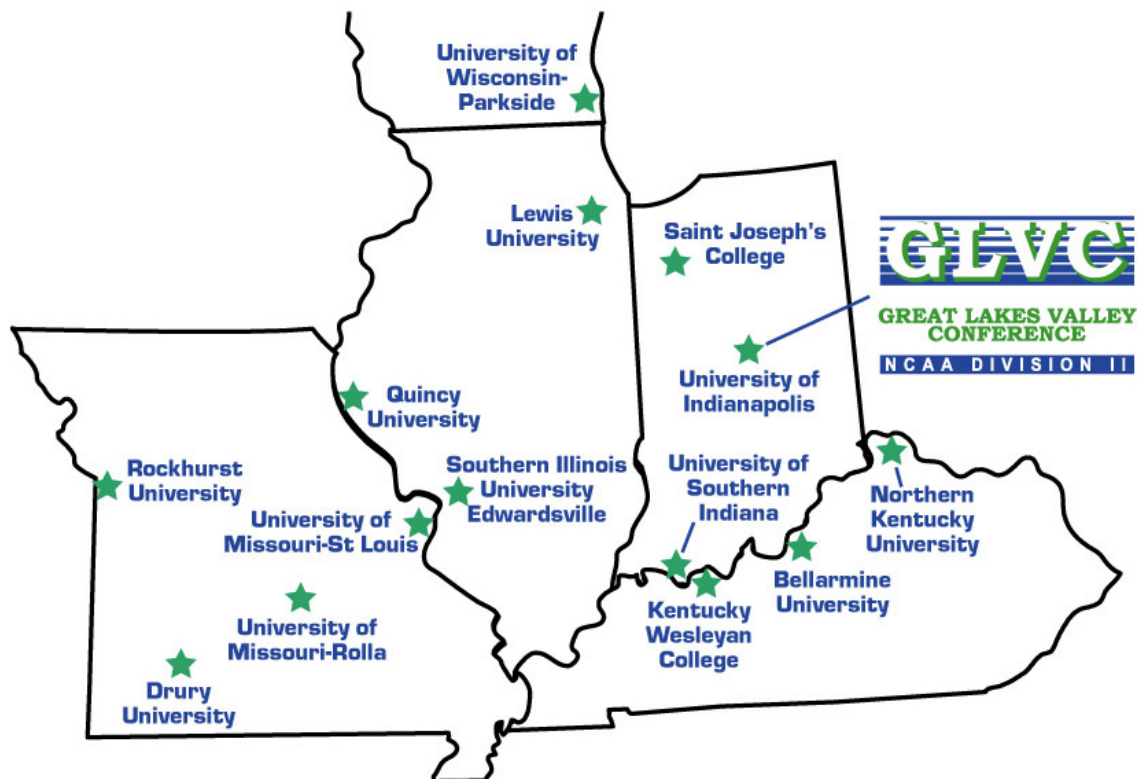

Proud members of NCAA Division II

2007 GLVC Women's Soccer Standings

	School	GLVC	Pct.	Overall	Pct	Streak
1.	SIU Edwardsville*	11-2	.846	13-5-1	.711	L2
2.	Quincy*	10-3	.769	14-6-1	.690	L2
3.	Drury*	8-3-2	.692	17-5-3	.740	L1
4.	Northern Kentucky*	8-5	.615	12-6	.667	L2
5.	UW-Parkside*	7-5-1	.577	11-6-1	.639	L1
	Missouri-St. Louis*	7-5-1	.577	12-7-3	.614	T1
7.	Rockhurst*	7-6	.538	10-7-1	.583	L3
8.	Indianapolis	6-7	.462	8-10	.444	L2
	Saint Joseph's*	5-6-2	.462	8-10-2	.450	L5
10.	Bellarmino	5-7-1	.423	10-8-1	.553	W1
	Southern Indiana	5-7-1	.423	7-10-1	.417	W1
12.	Lewis	4-8-1	.346	6-11-1	.361	L1
13.	Missouri S&T	2-10-1	.192	6-12-1	.342	W1
14.	Kentucky Wesleyan	1-12	.077	4-16	.200	L1