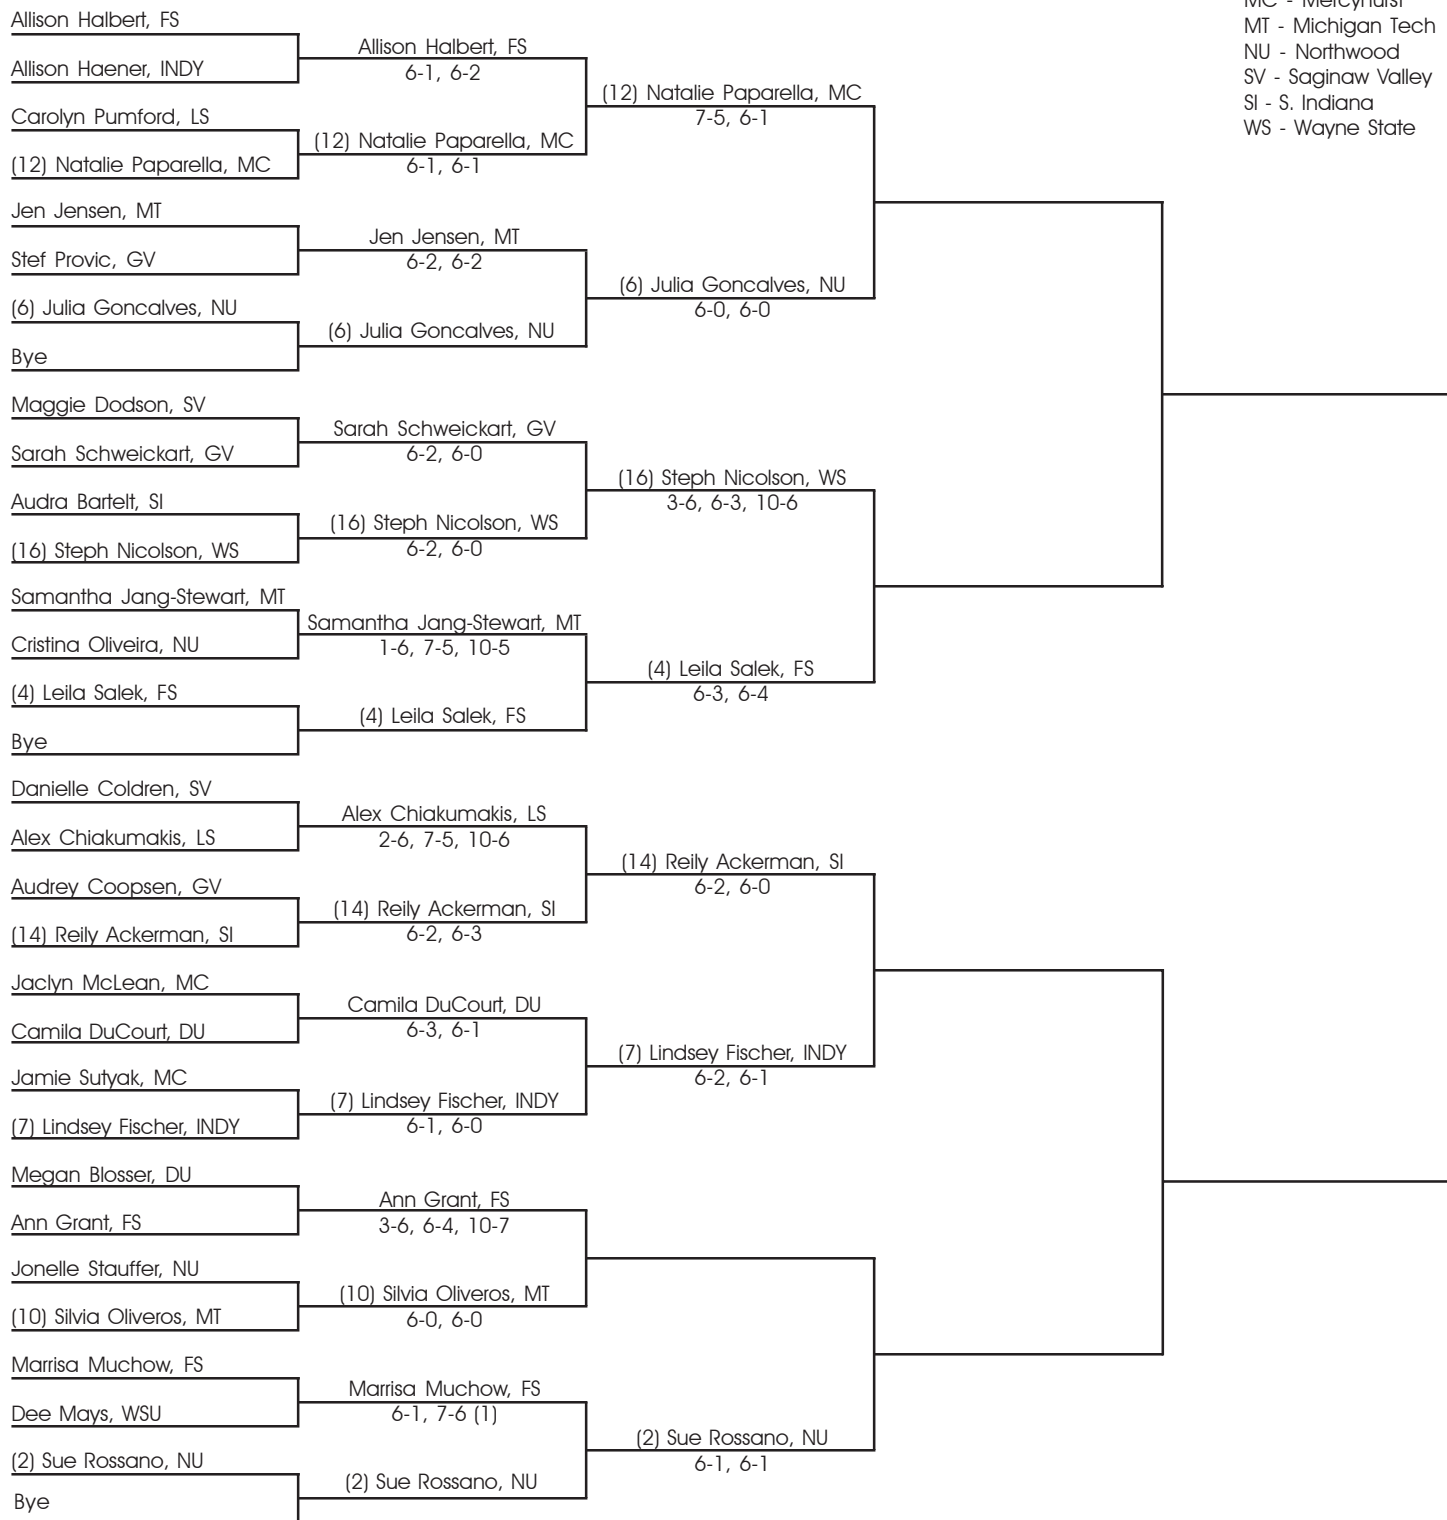

2005 ITA Great Lakes Women's Division II Championship

Hosted By Northwood University

Singles Draw - Bottom Half

DU - Drury
FSU - Ferris State
GV - Grand Valley
INDY - Indianapolis
MC - Mercyhurst
MT - Michigan Tech
NU - Northwood
SV - Saginaw Valley
SI - S. Indiana
WS - Wayne State

Seeded Players:

1. Molly Basha, Ferris State	5. Desiree Roset, Northwood	9. Maria Amato, Drury	13. A. Miranda-Sanchez, Drury
2. Sue Rossano, Northwood	6. Julia Goncalves, Northwood	10. Silvia Oliveros, Michigan Tech	14. Reilly Ackerman, S. Indiana
3. Carolin Rosskothén, Northwood	7. Lindsey Fischer, Indianapolis	11. Celina Grandin, Lake Superior	15. Ashley Liles, Indianapolis
4. Leila Salek, Ferris State	8. Allison Koopsen, Grand Valley	12. Natalie Paparella, Mercyhurst	16. Steph Nicolson, Wayne State