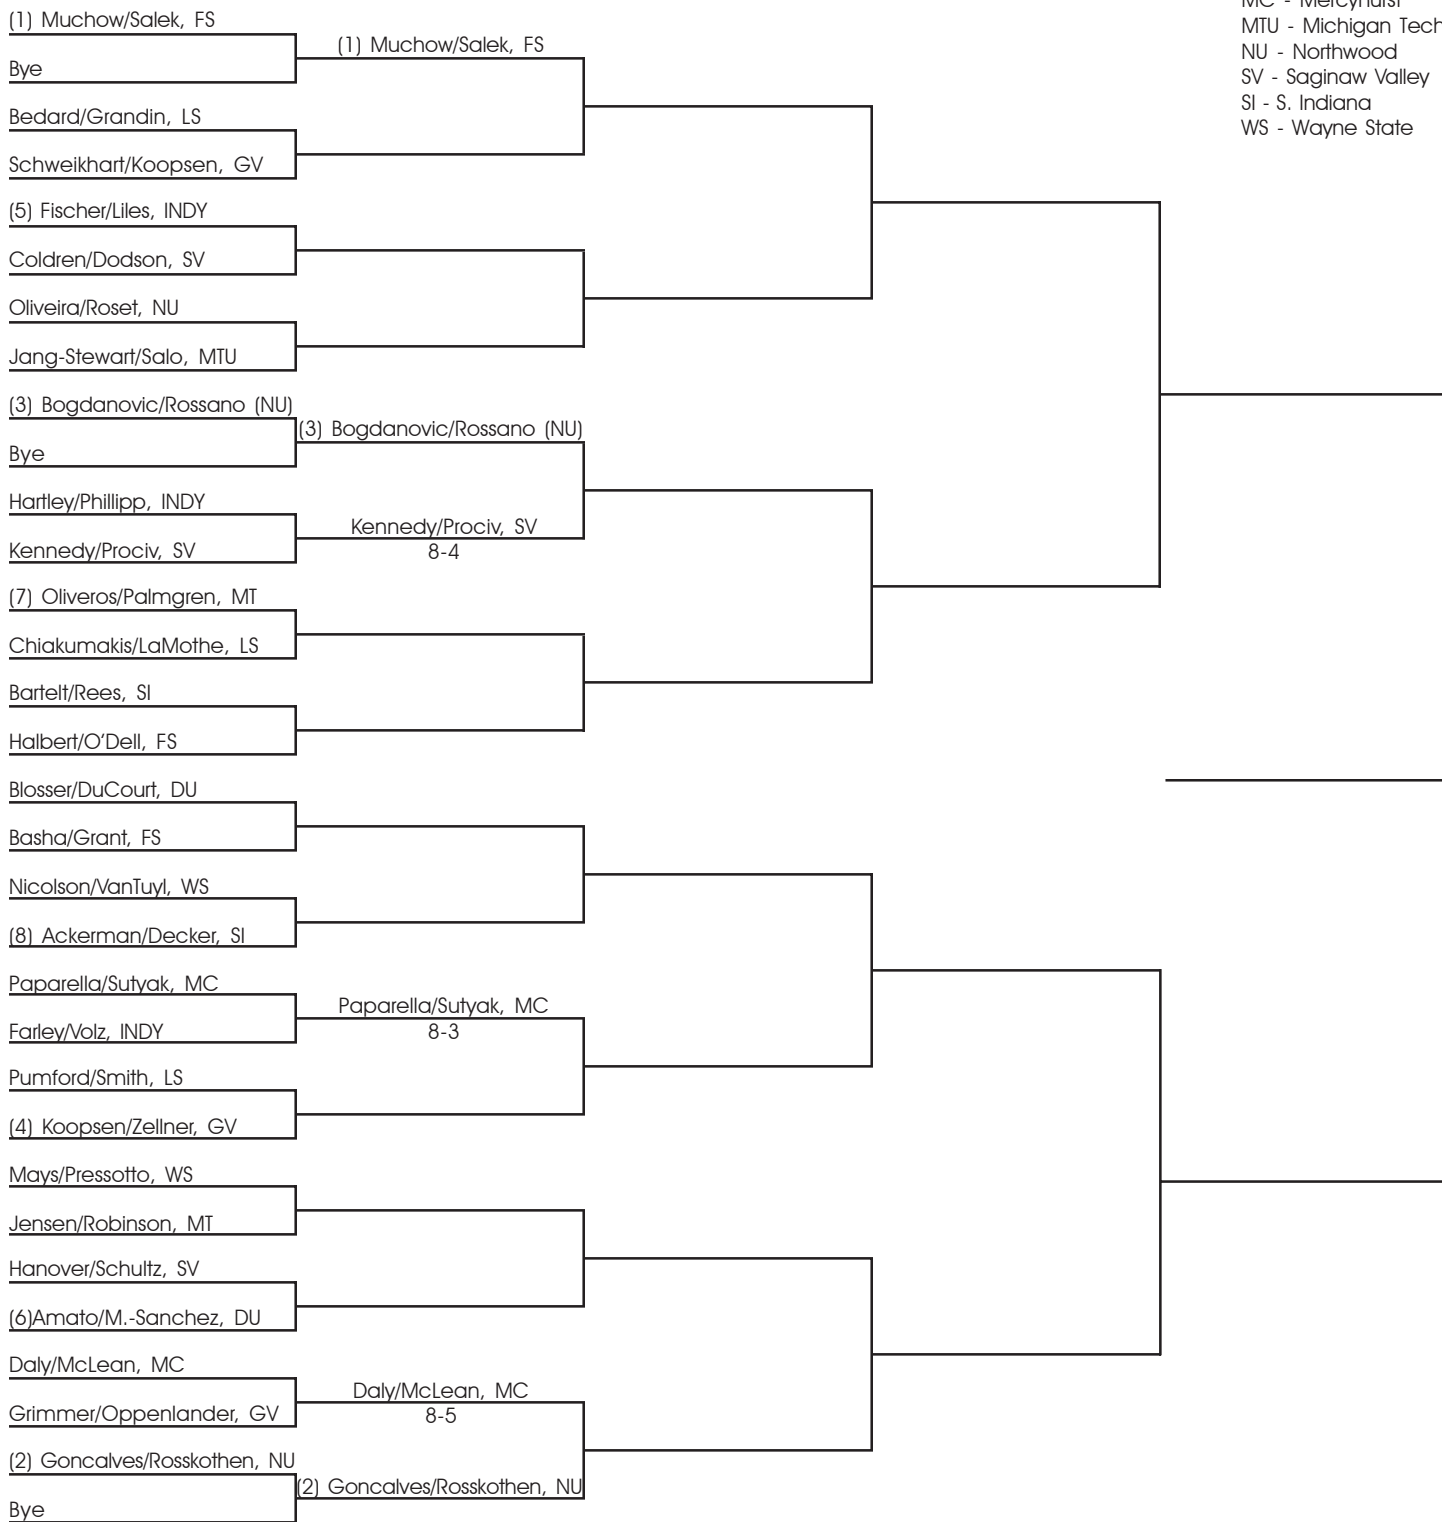

2005 ITA Great Lakes Women's Division II Championship

Hosted By Northwood University

Doubles Draw

DU - Drury
FSU - Ferris State
GV - Grand Valley
INDY - Indianapolis
MC - Mercyhurst
MTU - Michigan Tech
NU - Northwood
SV - Saginaw Valley
SI - S. Indiana
WS - Wayne State

Seeded Teams:

1. Muchow/Salek, Ferris State	5. Fischer/Liles, Indianapolis
2. Goncalves/Rosskothan, Northwood	6. Amato/Miranda-Sanchez, Drury
3. Bogdanovic/Rossano, Northwood	7. Oliveros/Palmgren, Michigan Tech
4. Koopsen/Zellner, Grand Valley	8. Ackerman/Decker, Southern Indiana