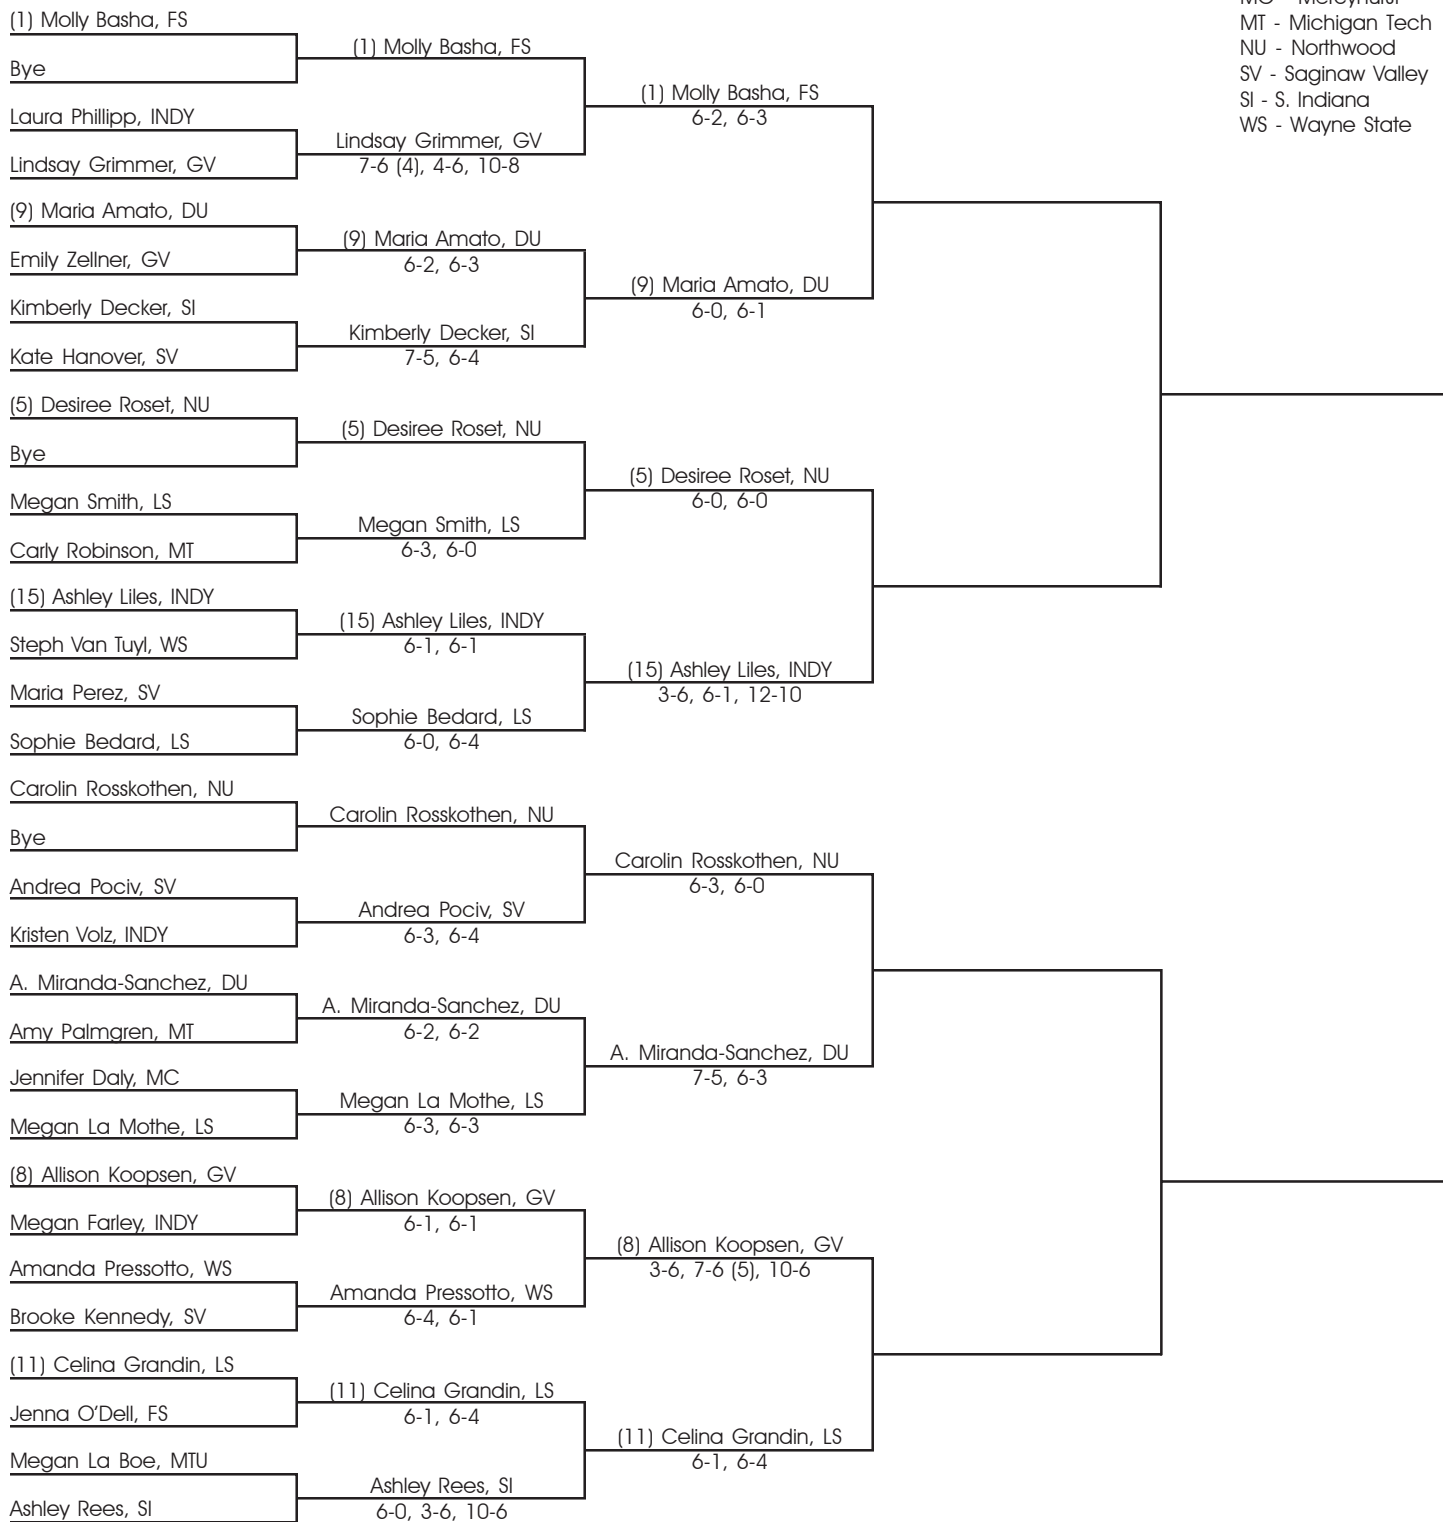

2005 ITA Great Lakes Women's Division II Championship

Hosted By Northwood University

Singles Draw - Top Half

DU - Drury
FSU - Ferris State
GV - Grand Valley
INDY - Indianapolis
MC - Mercyhurst
MT - Michigan Tech
NU - Northwood
SV - Saginaw Valley
SI - S. Indiana
WS - Wayne State

Seeded Players:

1. Molly Basha, Ferris State	5. Desiree Roset, Northwood	9. Maria Amato, Drury
2. Sue Rossano, Northwood	6. Julia Goncalves, Northwood	10. Silivia Oliveros, Michigan Tech
3. Carolin Rosskothén, Northwood	7. Lindsey Fischer, Indianapolis	11. Celina Grandin, Lake Superior
4. Leila Salek, Ferris State	8. Allison Koopsen, Grand Valley	12. Natalie Paprelia, Mercyhurst
		13. A. Miranda-Sanchez, Drury
		14. Reilly Ackerman, S. Indiana
		15. Ashley Liles, Indianapolis
		16. Steph Nicolson, Wayne State