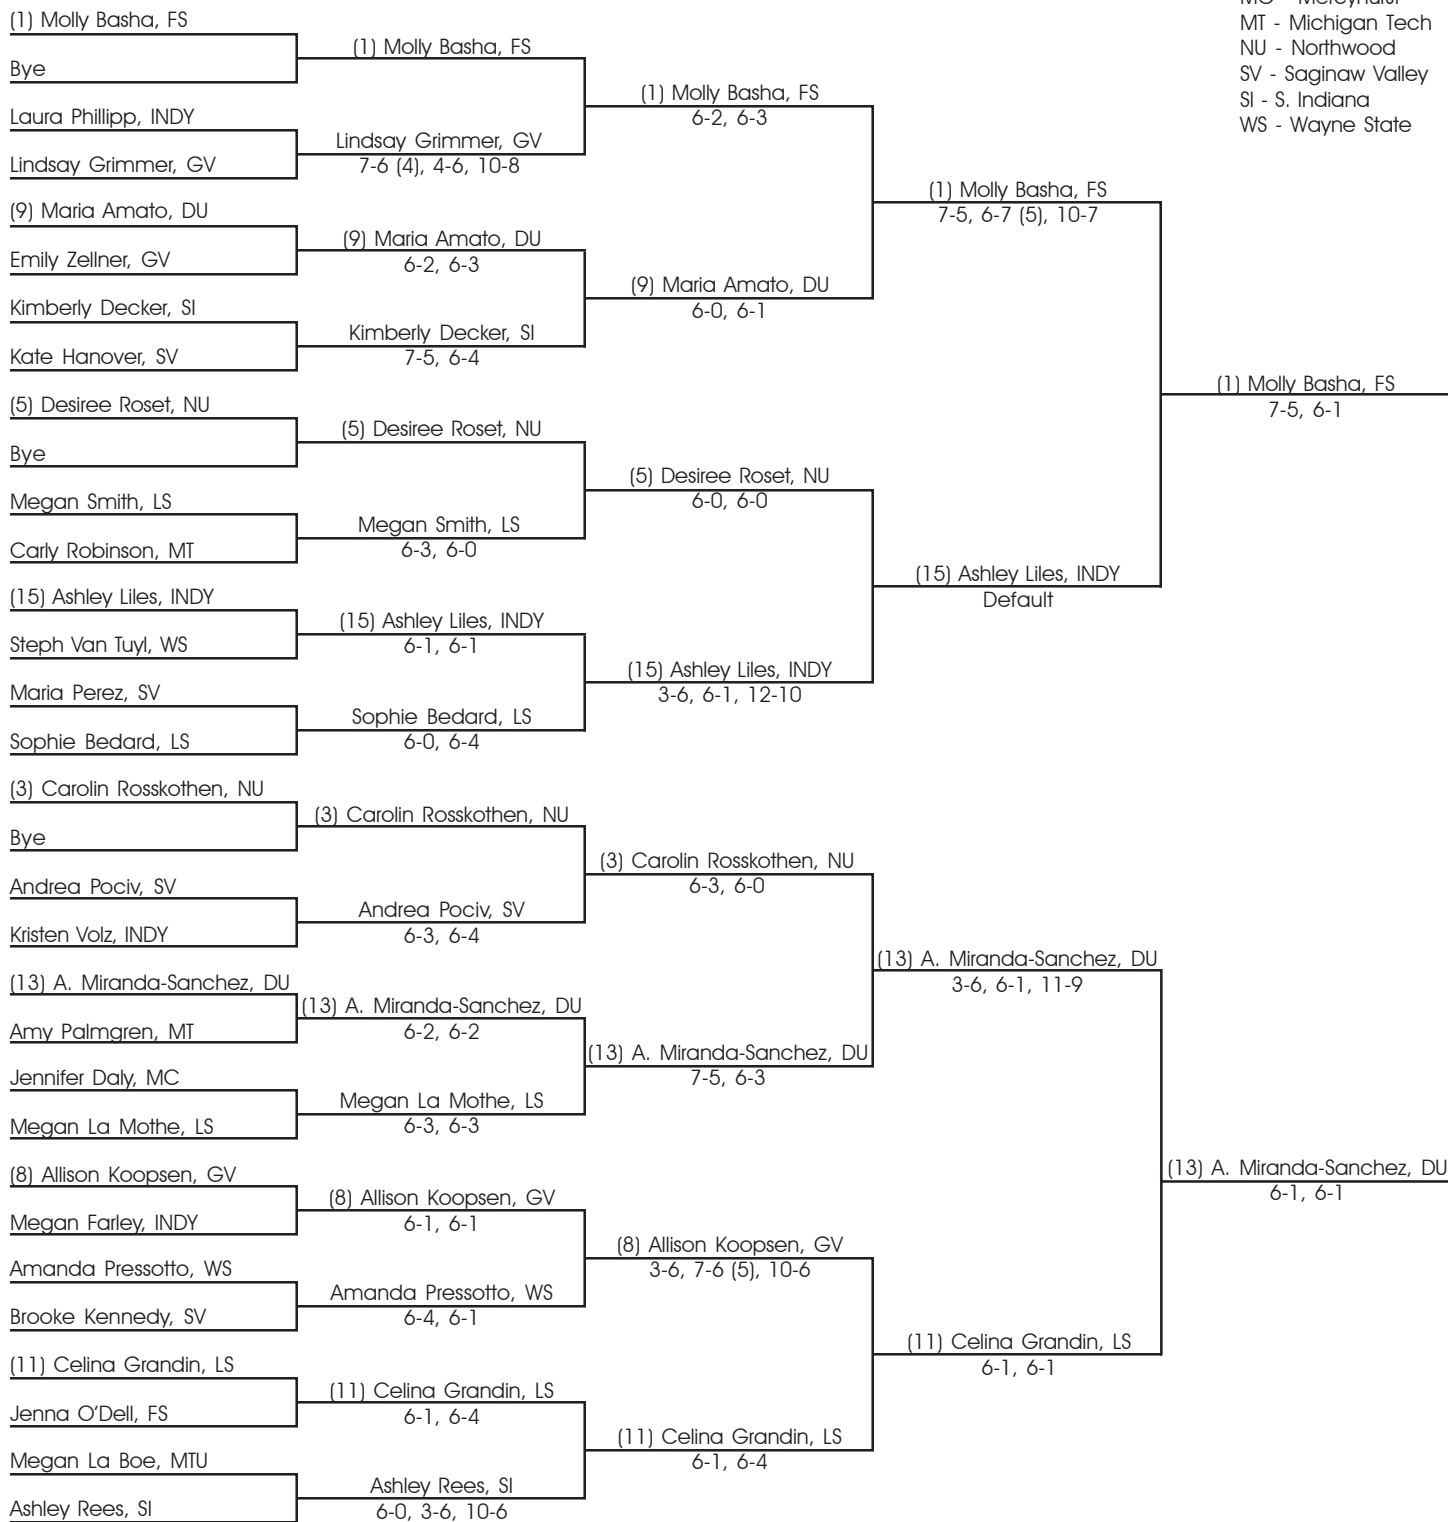

2005 ITA Great Lakes Women's Division II Championship

Hosted By Northwood University

Singles Draw - Top Half

DU - Drury
 FSU - Ferris State
 GV - Grand Valley
 INDY - Indianapolis
 MC - Mercyhurst
 MT - Michigan Tech
 NU - Northwood
 SV - Saginaw Valley
 SI - S. Indiana
 WS - Wayne State

Seeded Players:

- | | | | |
|----------------------------------|----------------------------------|-------------------------------------|---------------------------------|
| 1. Molly Basha, Ferris State | 5. Desiree Roset, Northwood | 9. Maria Amato, Drury | 13. A. Miranda-Sanchez, Drury |
| 2. Sue Rossano, Northwood | 6. Julia Goncalves, Northwood | 10. Silivia Oliveros, Michigan Tech | 14. Reilly Ackerman, S. Indiana |
| 3. Carolin Rosskothen, Northwood | 7. Lindsey Fischer, Indianapolis | 11. Celina Grandin, Lake Superior | 15. Ashley Liles, Indianapolis |
| 4. Leila Salek, Ferris State | 8. Allison Koopsen, Grand Valley | 12. Natalie Paprelia, Mercyhurst | 16. Steph Nicolson, Wayne State |

2005 ITA Great Lakes Women's Division II Championship

Hosted By Northwood University

Singles Draw - Bottom Half

DU - Drury
 FSU - Ferris State
 GV - Grand Valley
 INDY - Indianapolis
 MC - Mercyhurst
 MT - Michigan Tech
 NU - Northwood
 SV - Saginaw Valley
 SI - S. Indiana
 WS - Wayne State