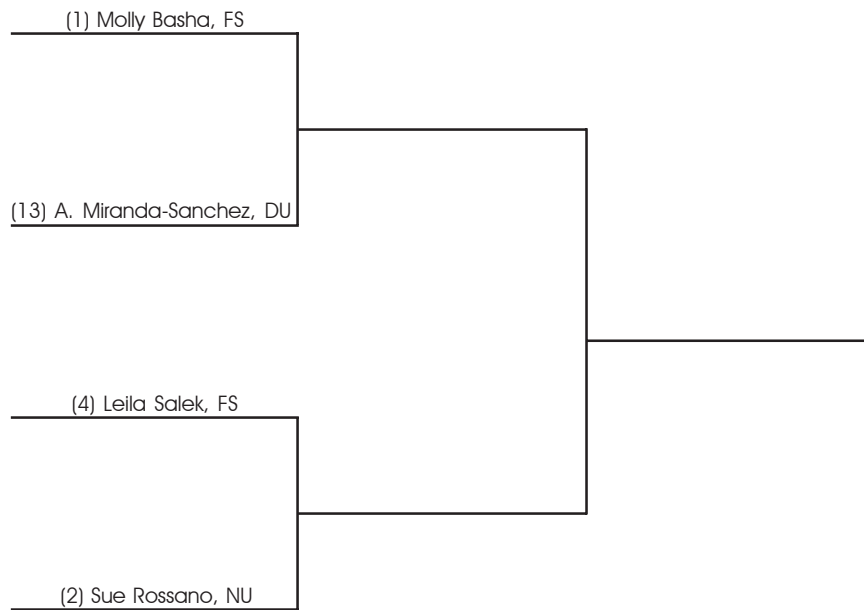

2005 ITA Great Lakes Women's Division II Championship

Hosted By Northwood University

Singles Draw - Bottom Half

DU - Drury
 FSU - Ferris State
 GV - Grand Valley
 INDY - Indianapolis
 MC - Mercyhurst
 MT - Michigan Tech
 NU - Northwood
 SV - Saginaw Valley
 SI - S. Indiana
 WS - Wayne State

Seeded Players:

- | | | | |
|----------------------------------|----------------------------------|------------------------------------|---------------------------------|
| 1. Molly Basha, Ferris State | 5. Desiree Roset, Northwood | 9. Maria Amato, Drury | 13. A. Miranda-Sanchez, Drury |
| 2. Sue Rossano, Northwood | 6. Julia Goncalves, Northwood | 10. Silvia Oliveros, Michigan Tech | 14. Reily Ackerman, S. Indiana |
| 3. Carolin Rosskothén, Northwood | 7. Lindsey Fischer, Indianapolis | 11. Celina Grandin, Lake Superior | 15. Ashley Liles, Indianapolis |
| 4. Leila Salek, Ferris State | 8. Allison Koopsen, Grand Valley | 12. Natalie Paparella, Mercyhurst | 16. Steph Nicolson, Wayne State |

2005 ITA Great Lakes Women's Division II Championship

Hosted By Northwood University

Singles Draw - Semifinals & Finals

DU - Drury
 FSU - Ferris State
 GV - Grand Valley
 INDY - Indianapolis
 MC - Mercyhurst
 MTU - Michigan Tech
 NU - Northwood
 SV - Saginaw Valley
 SI - S. Indiana
 WS - Wayne State