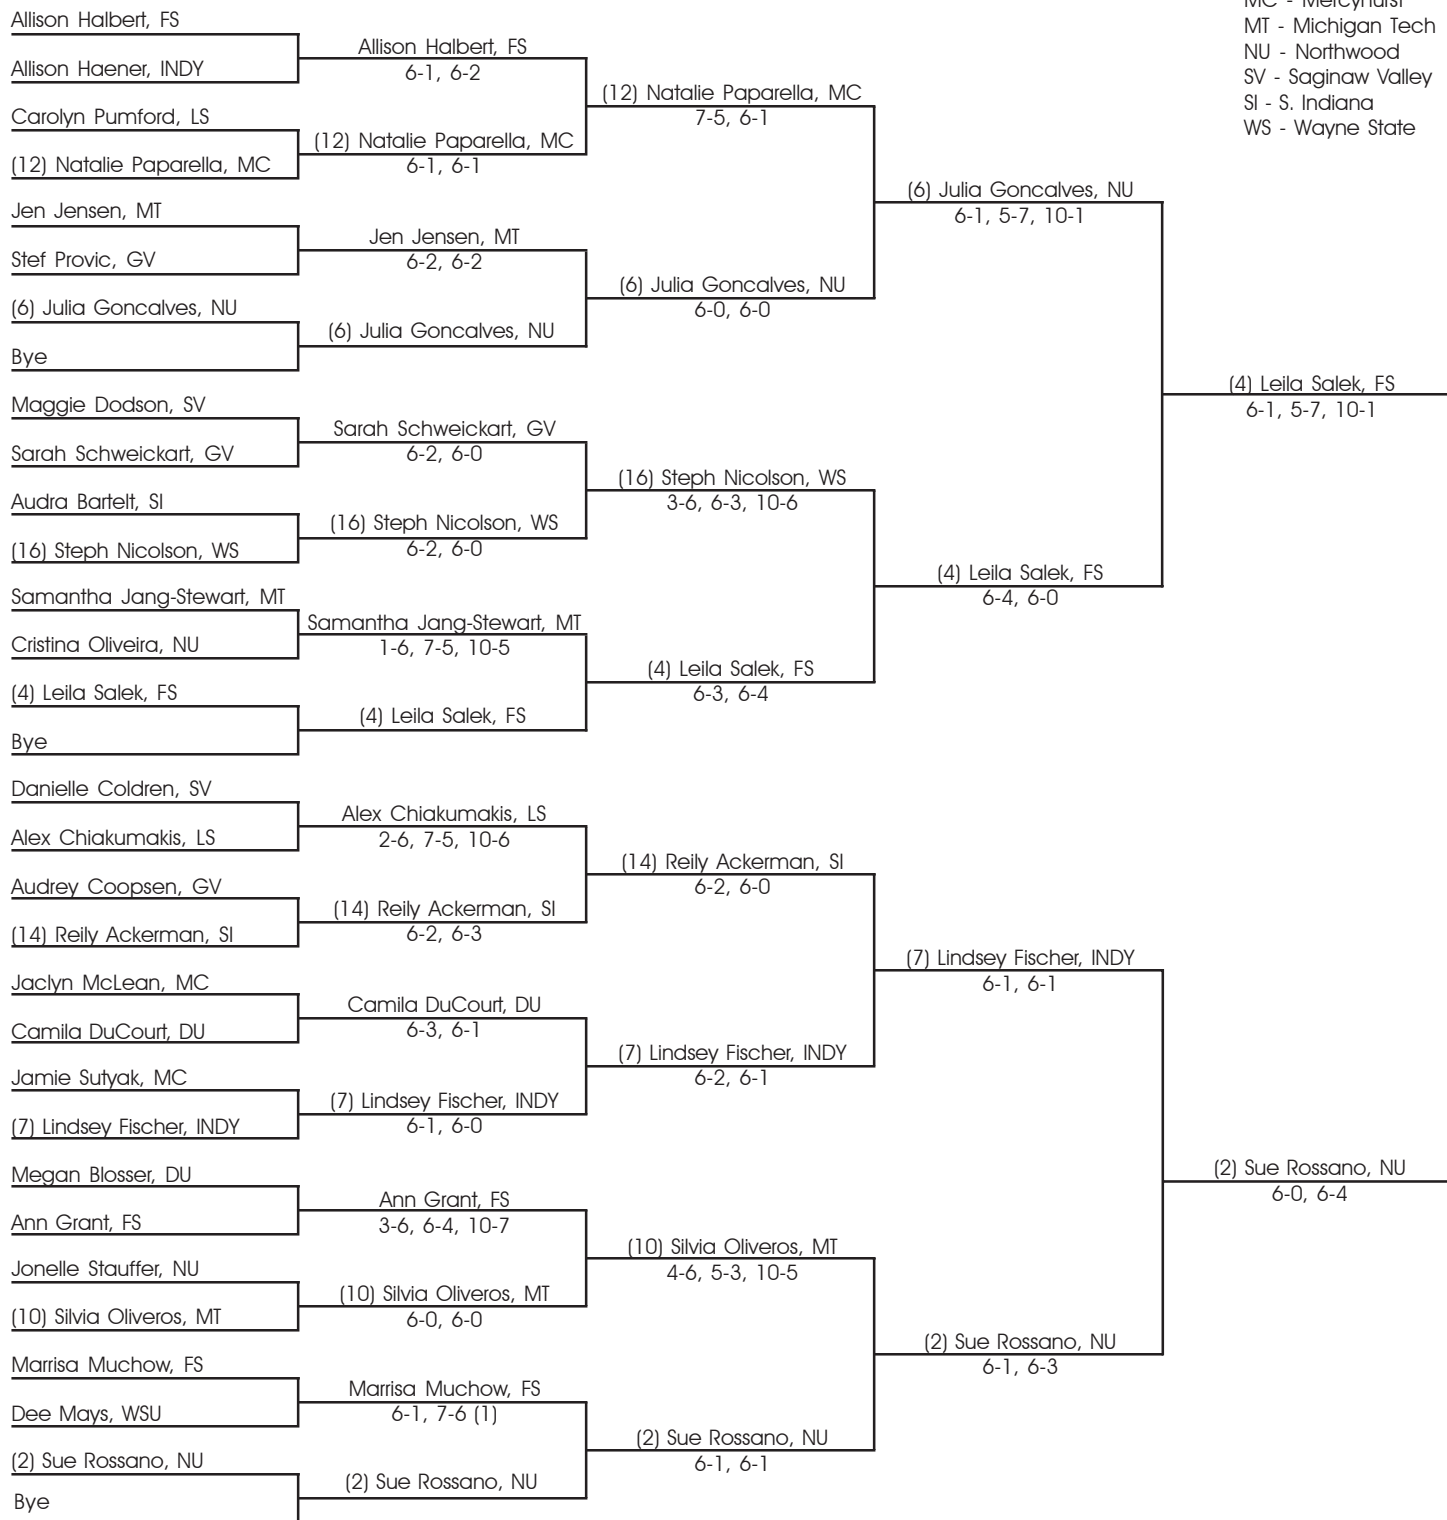

2005 ITA Great Lakes Women's Division II Championship

Hosted By Northwood University

Singles Draw - Top Half

DU - Drury
 FSU - Ferris State
 GV - Grand Valley
 INDY - Indianapolis
 MC - Mercyhurst
 MT - Michigan Tech
 NU - Northwood
 SV - Saginaw Valley
 SI - S. Indiana
 WS - Wayne State

Seeded Players:

- | | | | |
|----------------------------------|----------------------------------|-------------------------------------|---------------------------------|
| 1. Molly Basha, Ferris State | 5. Desiree Roset, Northwood | 9. Maria Amato, Drury | 13. A. Miranda-Sanchez, Drury |
| 2. Sue Rossano, Northwood | 6. Julia Goncalves, Northwood | 10. Silivia Oliveros, Michigan Tech | 14. Reilly Ackerman, S. Indiana |
| 3. Carolin Rosskothen, Northwood | 7. Lindsey Fischer, Indianapolis | 11. Celina Grandin, Lake Superior | 15. Ashley Liles, Indianapolis |
| 4. Leila Salek, Ferris State | 8. Allison Koopsen, Grand Valley | 12. Natalie Paprelia, Mercyhurst | 16. Steph Nicolson, Wayne State |

2005 ITA Great Lakes Women's Division II Championship

Hosted By Northwood University

Singles Draw - Bottom Half

DU - Drury
 FSU - Ferris State
 GV - Grand Valley
 INDY - Indianapolis
 MC - Mercyhurst
 MT - Michigan Tech
 NU - Northwood
 SV - Saginaw Valley
 SI - S. Indiana
 WS - Wayne State