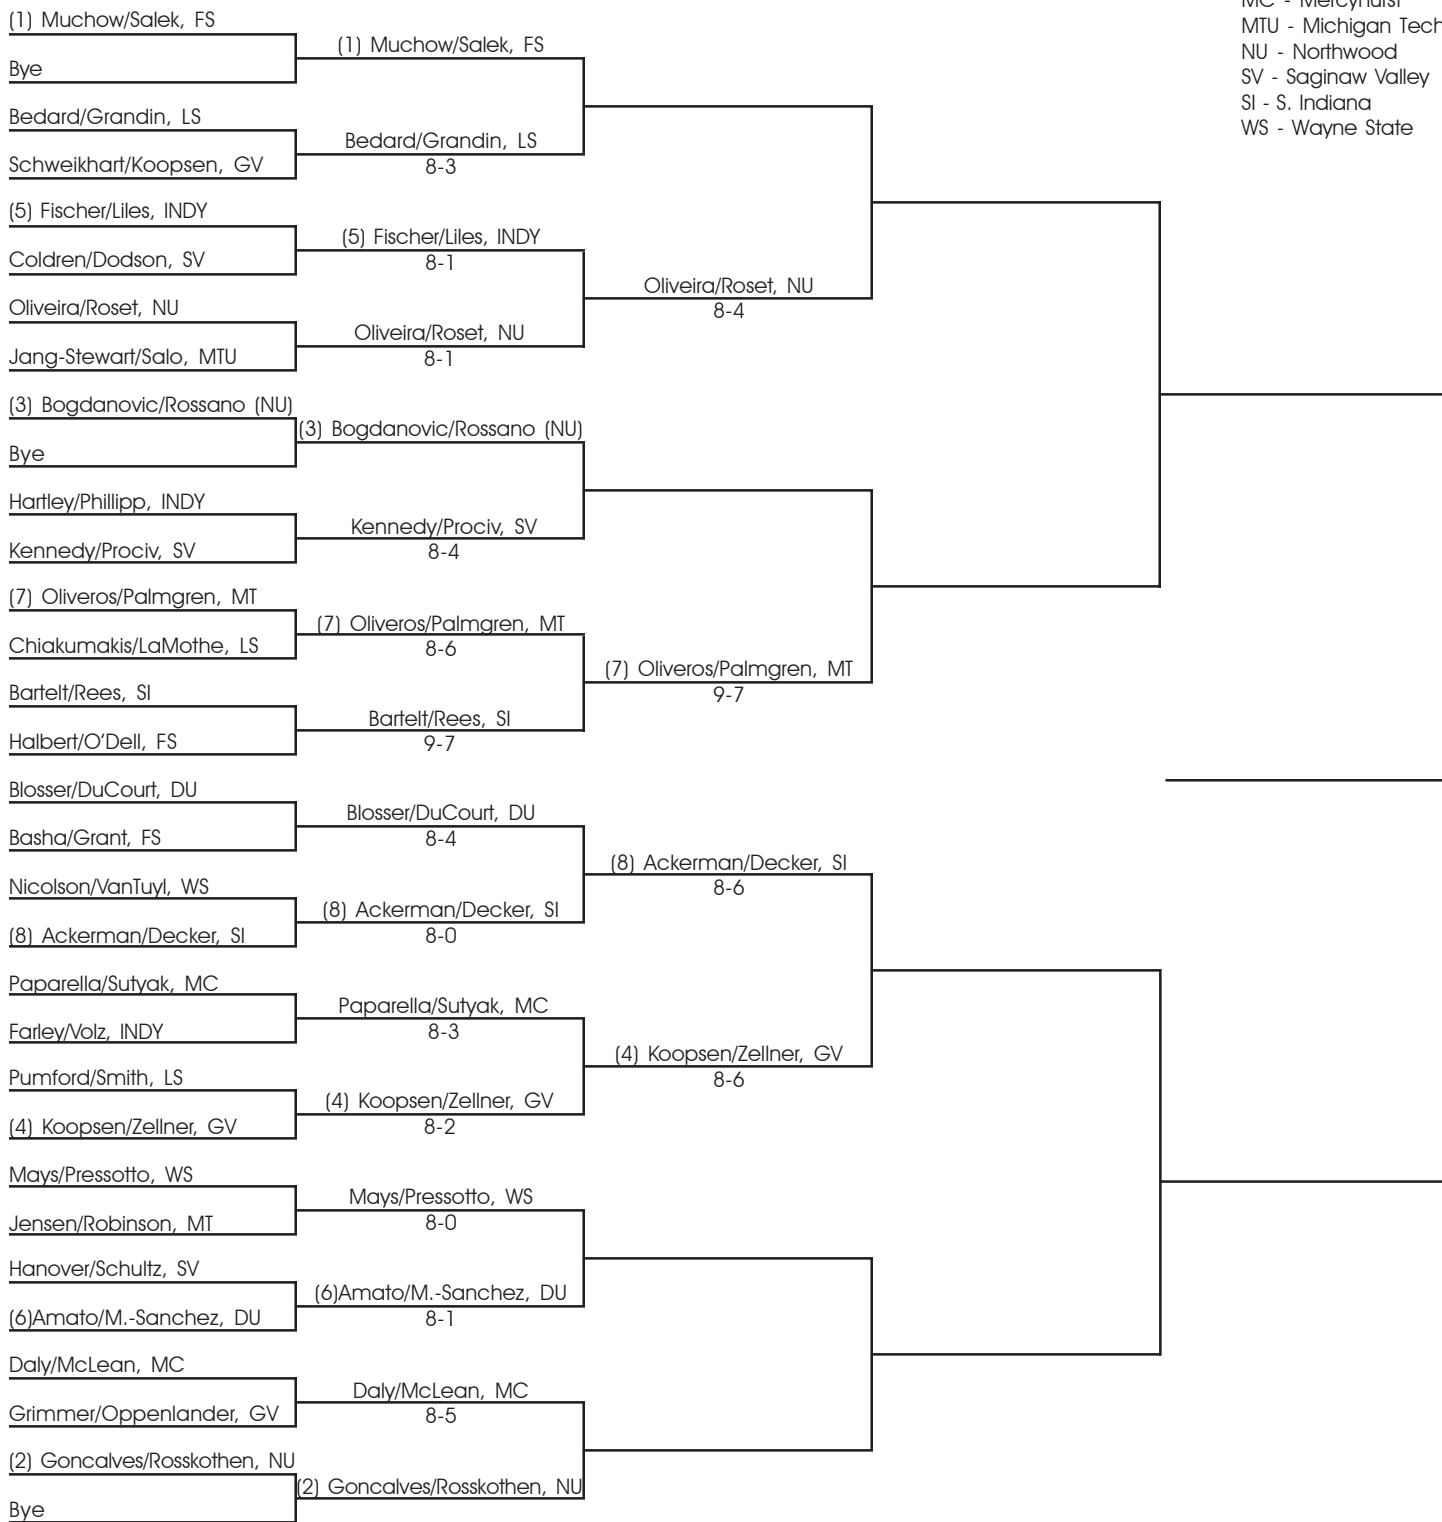

2005 ITA Great Lakes Women's Division II Championship

Hosted By Northwood University

Doubles Draw

DU - Drury
FSU - Ferris State
GV - Grand Valley
INDY - Indianapolis
MC - Mercyhurst
MTU - Michigan Tech
NU - Northwood
SV - Saginaw Valley
SI - S. Indiana
WS - Wayne State

Seeded Teams:

1. Muchow/Salek, Ferris State	5. Fischer/Liles, Indianapolis
2. Goncalves/Rosskothan, Northwood	6. Amato/Miranda-Sanchez, Drury
3. Bogdanovic/Rossano, Northwood	7. Oliveros/Palmgren, Michigan Tech
4. Koopsen/Zellner, Grand Valley	8. Ackerman/Decker, Southern Indiana