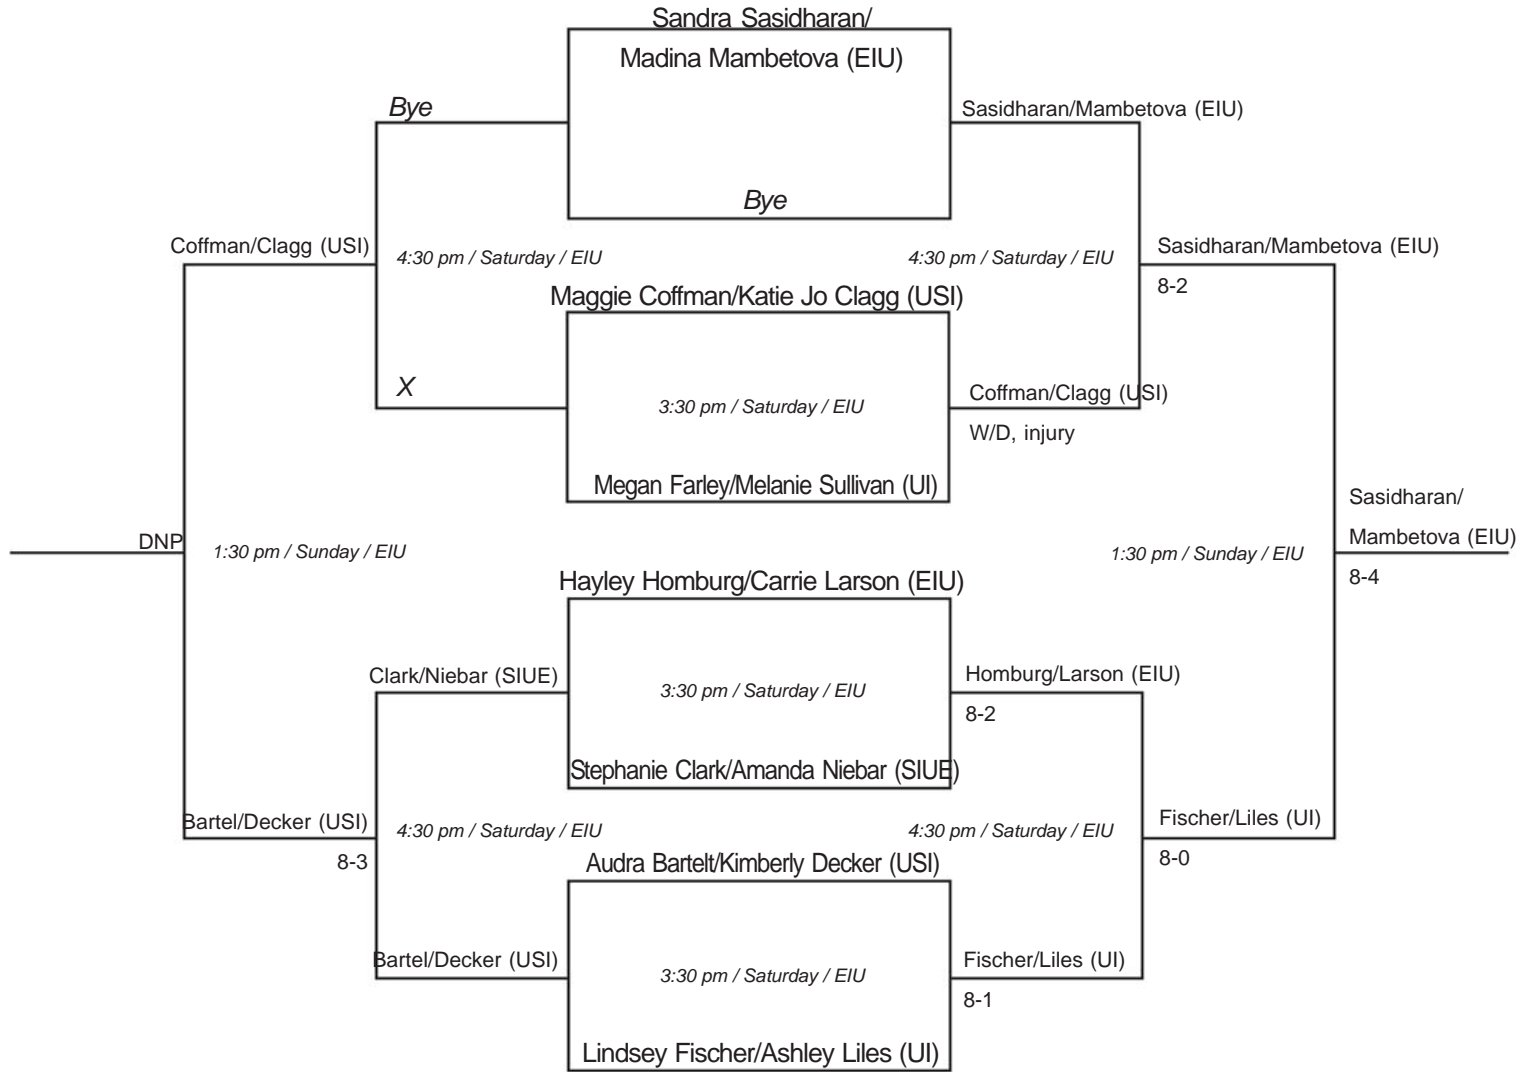

Sat.-Sun., Sept. 30-Oct. 1, 2006 ... Eastern Illinois University ... Darling Courts

2006 PANTHER INVITATIONAL

A DRAW ... WOMEN'S DOUBLES

PARTICIPATING TEAMS

EASTERN ILLINOIS UNIVERSITY (EIU)
... John Blackburn, head coach

UNIVERSITY OF INDIANAPOLIS (UI)
... John Venter, head coach

SIU-EDWARDSVILLE (SIUE)
... Bryan Belt, head coach

UNIVERSITY OF SOUTHERN INDIANA (USI)
... Keely Porter, head coach