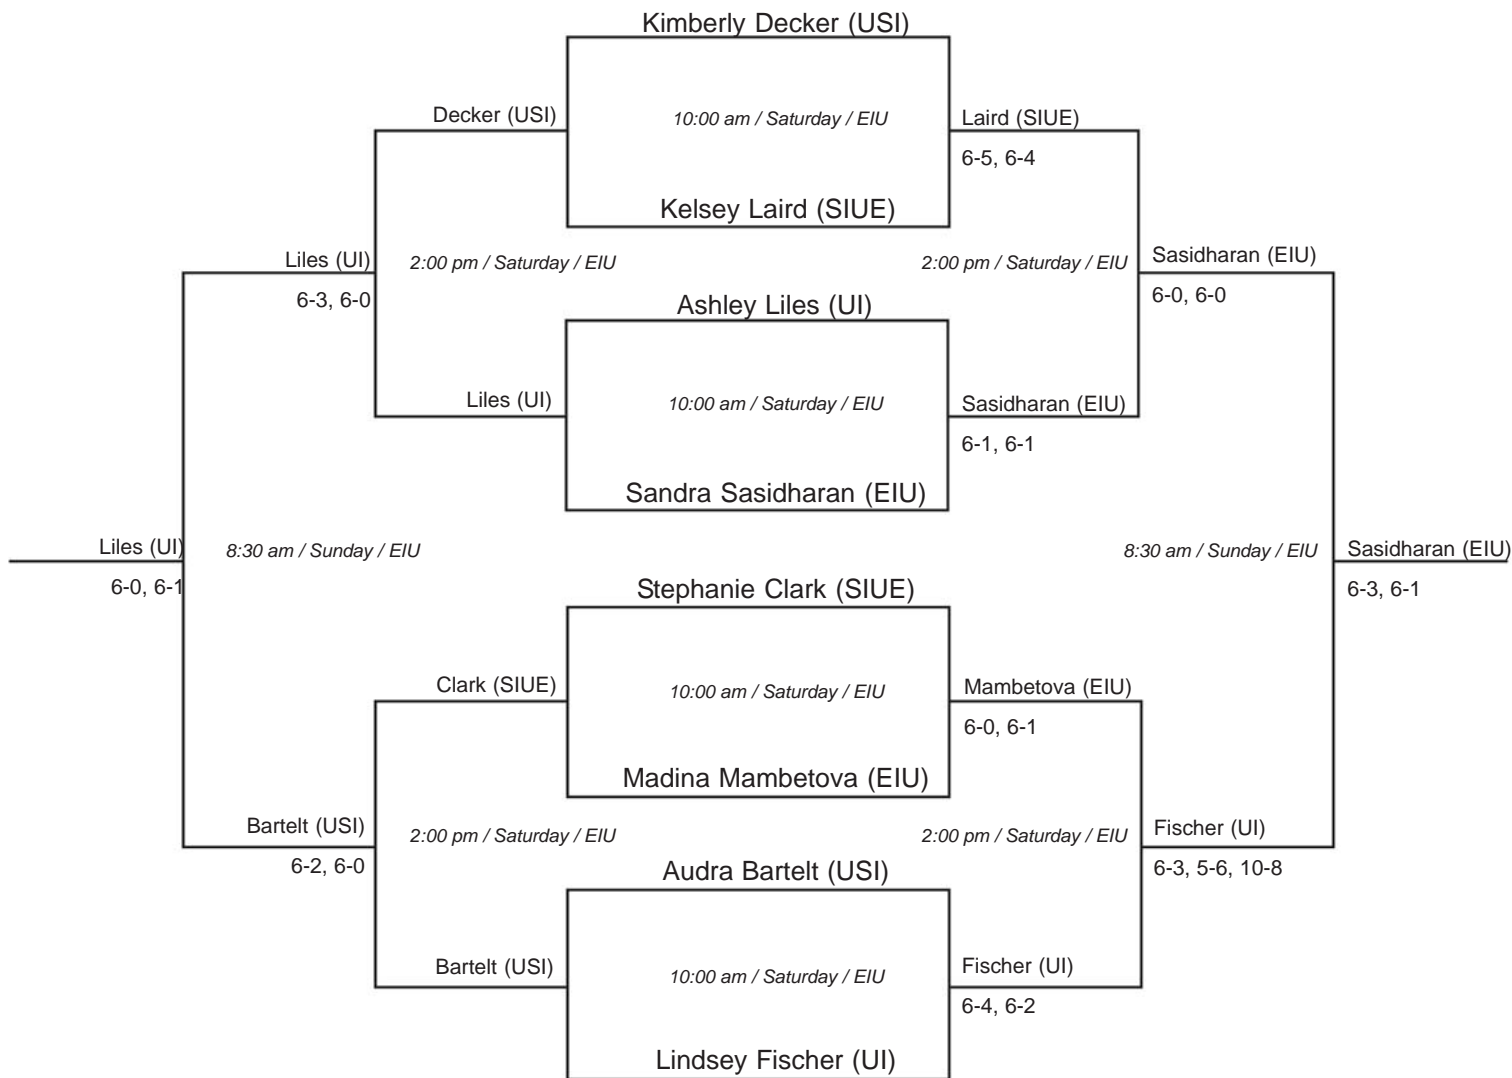

Sat.-Sun., Sept. 30-Oct. 1, 2006 ... Eastern Illinois University ... Darling Courts

2006 PANTHER INVITATIONAL

A DRAW ... WOMEN'S SINGLES

PARTICIPATING TEAMS

EASTERN ILLINOIS UNIVERSITY (EIU)

... John Blackburn, head coach

UNIVERSITY OF INDIANAPOLIS (UI)

... John Venter, head coach

SIU-EDWARDSVILLE (SIUE)

... Bryan Belt, head coach

UNIVERSITY OF SOUTHERN INDIANA (USI)

... Keely Porter, head coach

Sat.-Sun., Sept. 30-Oct. 1, 2006 ... Eastern Illinois University ... Darling Courts