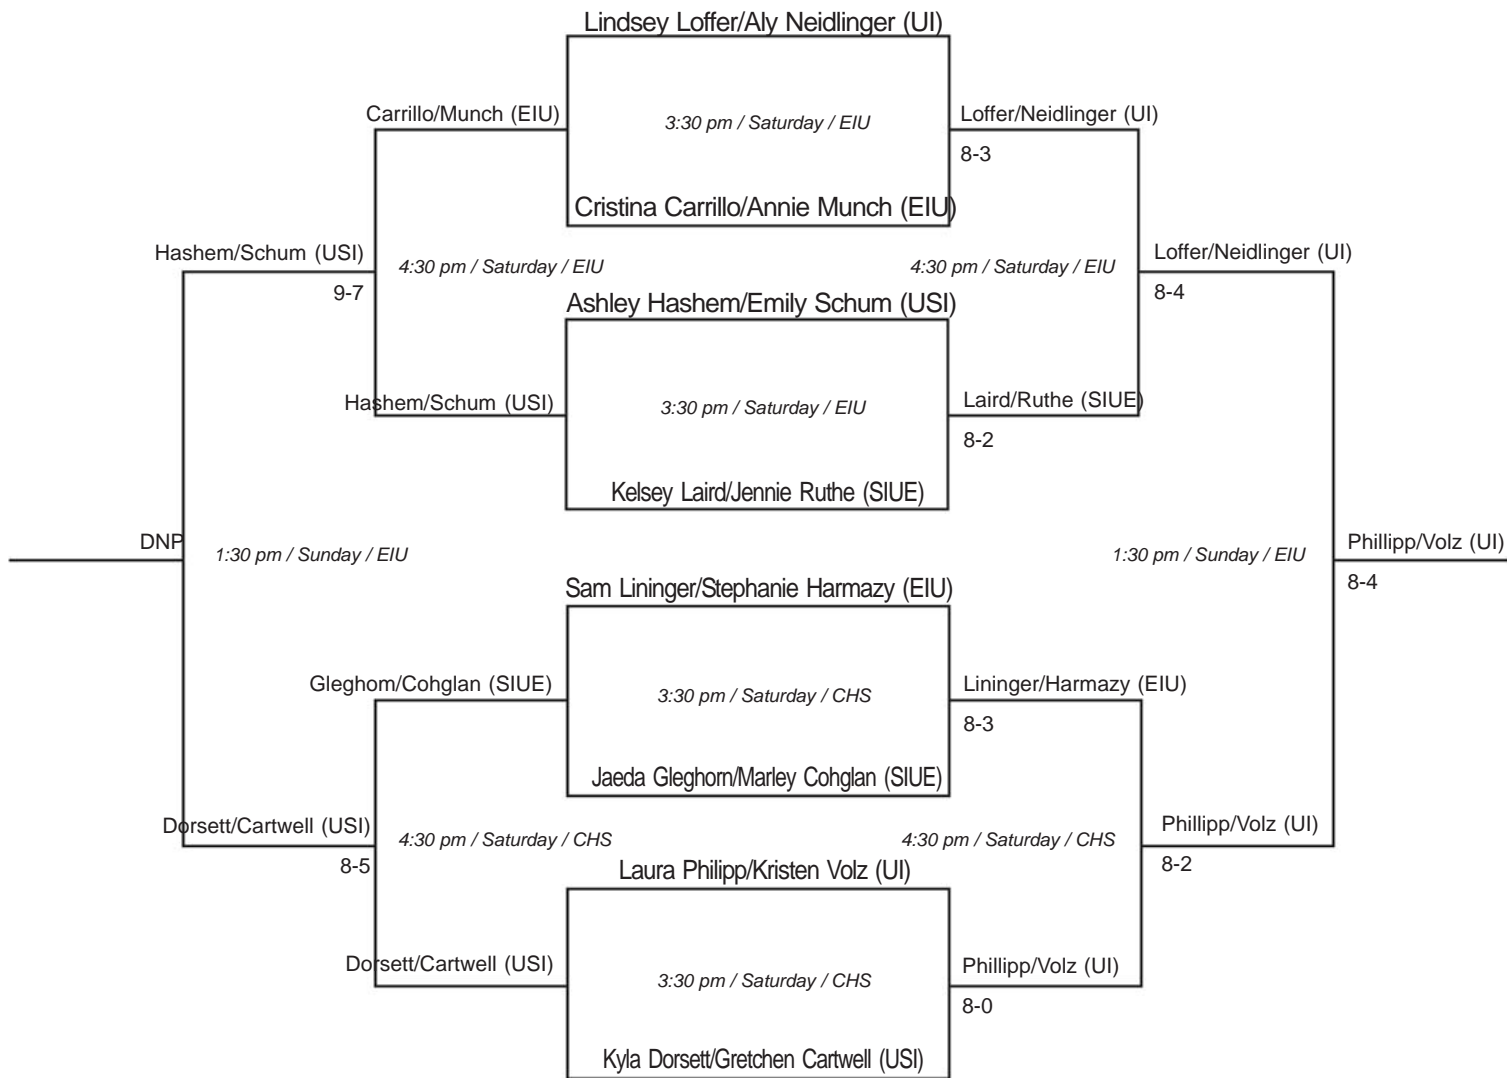

Sat.-Sun., Sept. 30-Oct. 1, 2006 ... Eastern Illinois University ... Darling Courts

2006 PANTHER INVITATIONAL

B DRAW ... WOMEN'S DOUBLES

PARTICIPATING TEAMS

EASTERN ILLINOIS UNIVERSITY (EIU)

... John Blackburn, head coach

UNIVERSITY OF INDIANAPOLIS (UI)

... John Venter, head coach

SIU-EDWARDSVILLE (SIUE)

... Bryan Belt, head coach

UNIVERSITY OF SOUTHERN INDIANA (USI)

... Keely Porter, head coach