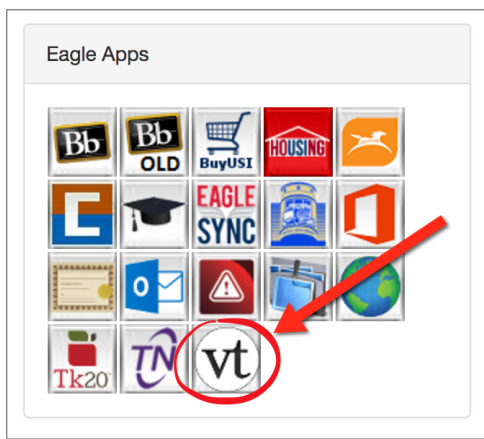

# VoiceThread Login

## Guide for Students and Instructors

To log into VoiceThread, please follow one of the options below:

### Option 1

- Go to [my.usi.edu](http://my.usi.edu) and login using your USI username and password
- From your **“Eagle Apps”**, select the VT icon