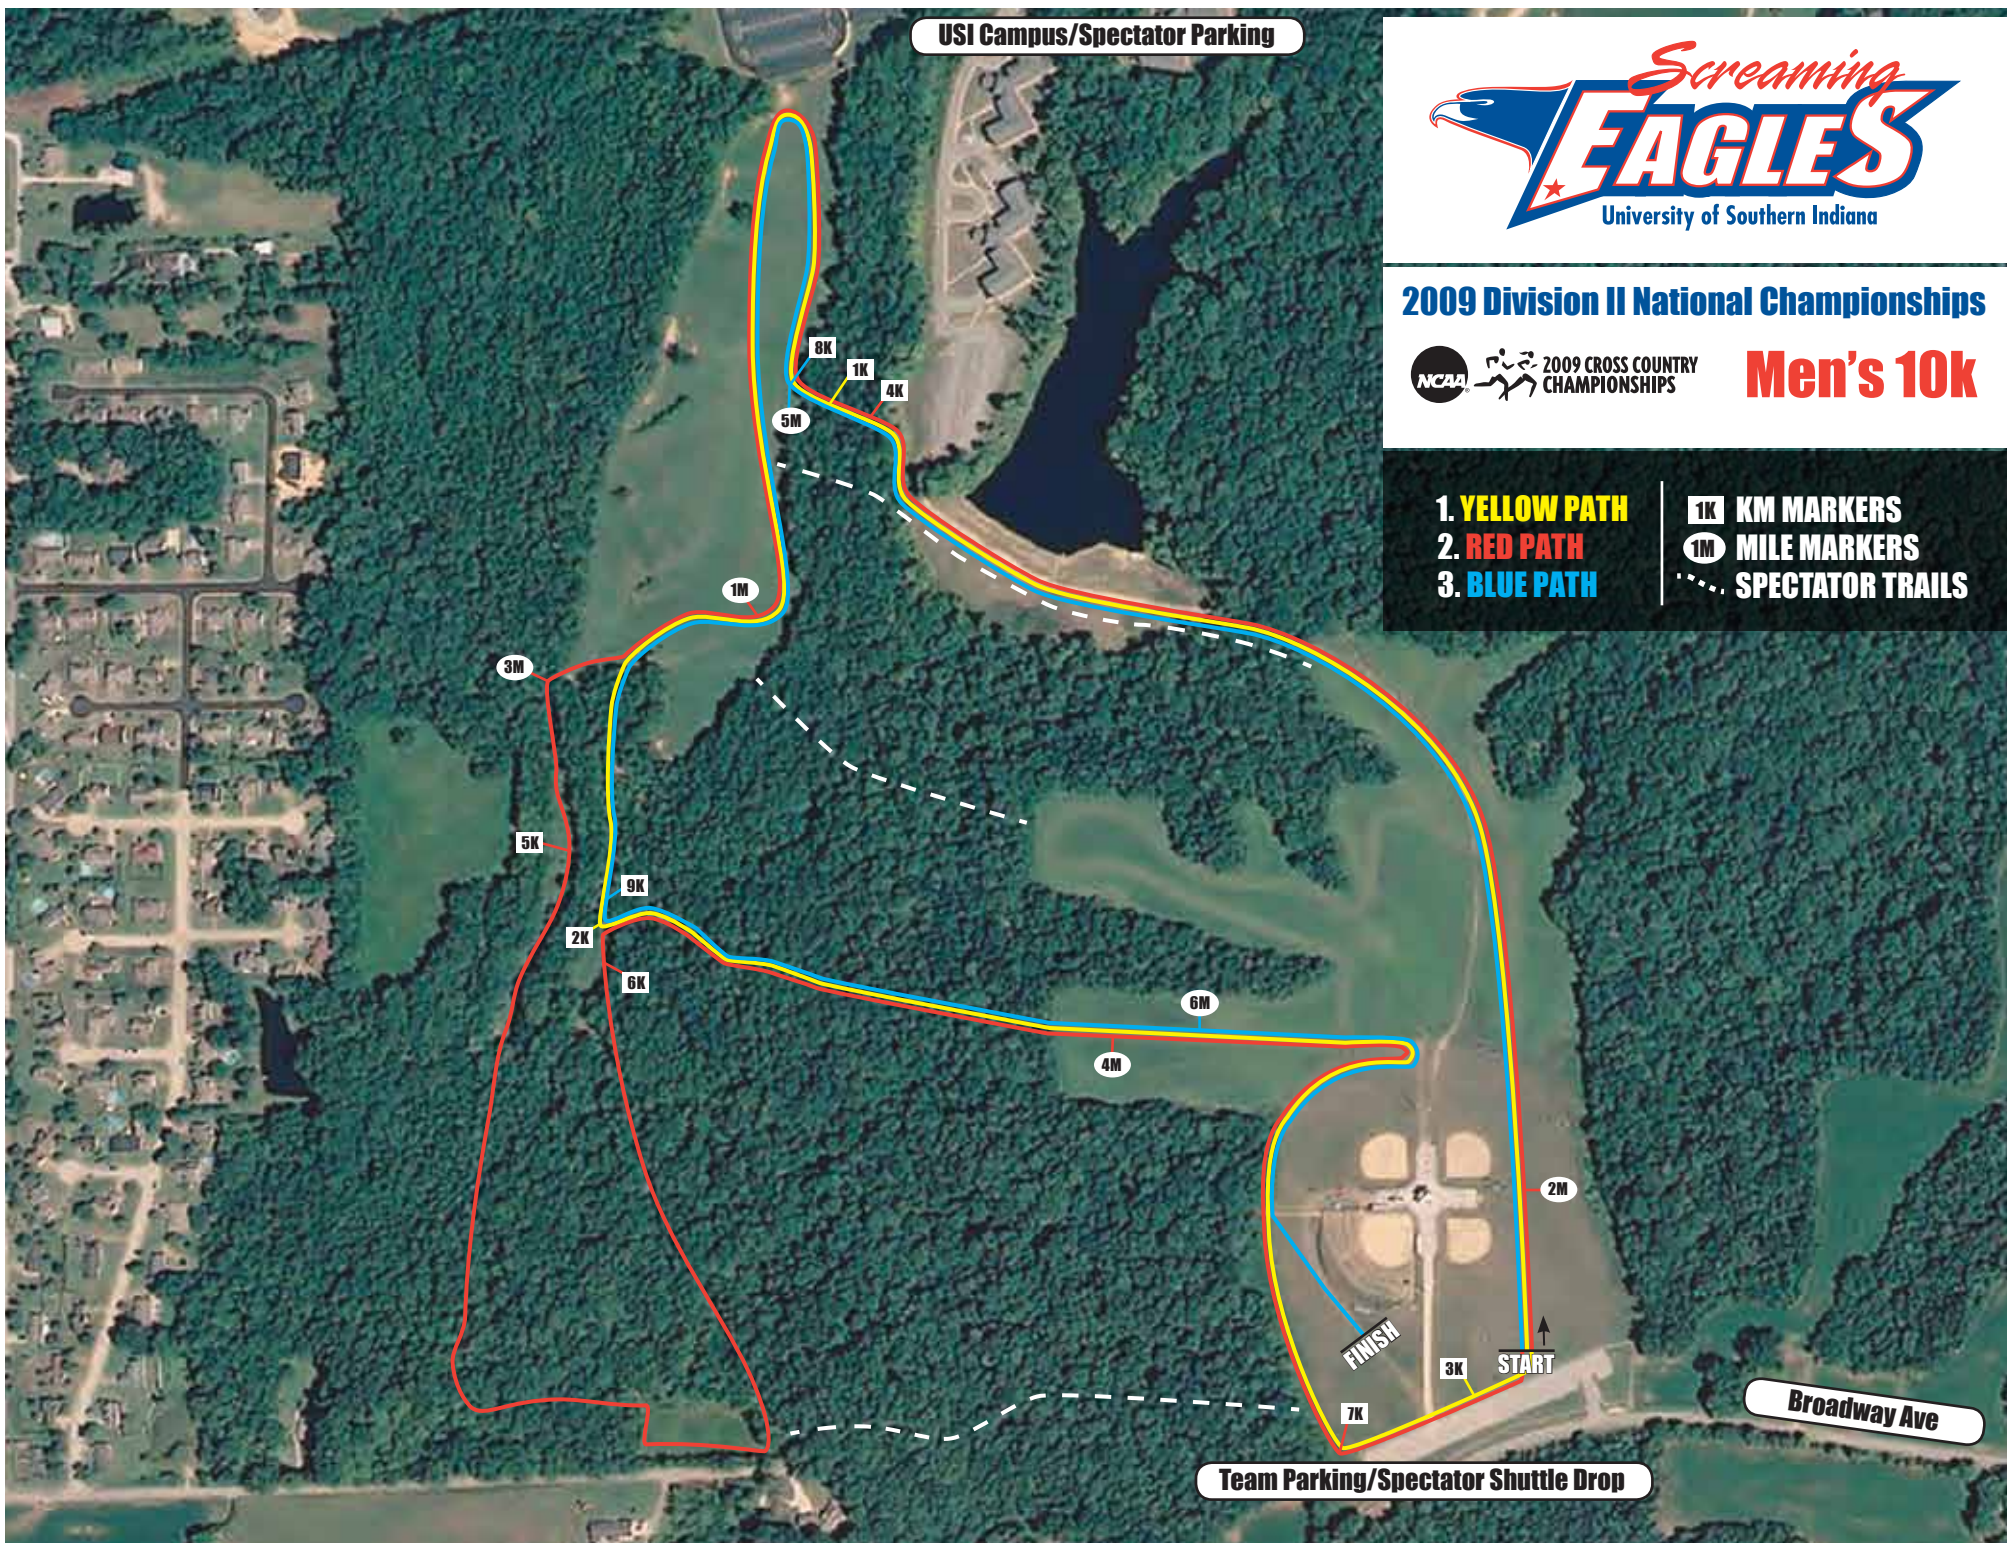

USI Campus/Spectator Parking

2009 Division II National Championships

Men's 10k

- 1. **YELLOW PATH**
 - 2. **RED PATH**
 - 3. **BLUE PATH**
- 1K KM MARKERS
 - 1M MILE MARKERS
 - SPECTATOR TRAILS

FINISH

START

Broadway Ave

Team Parking/Spectator Shuttle Drop