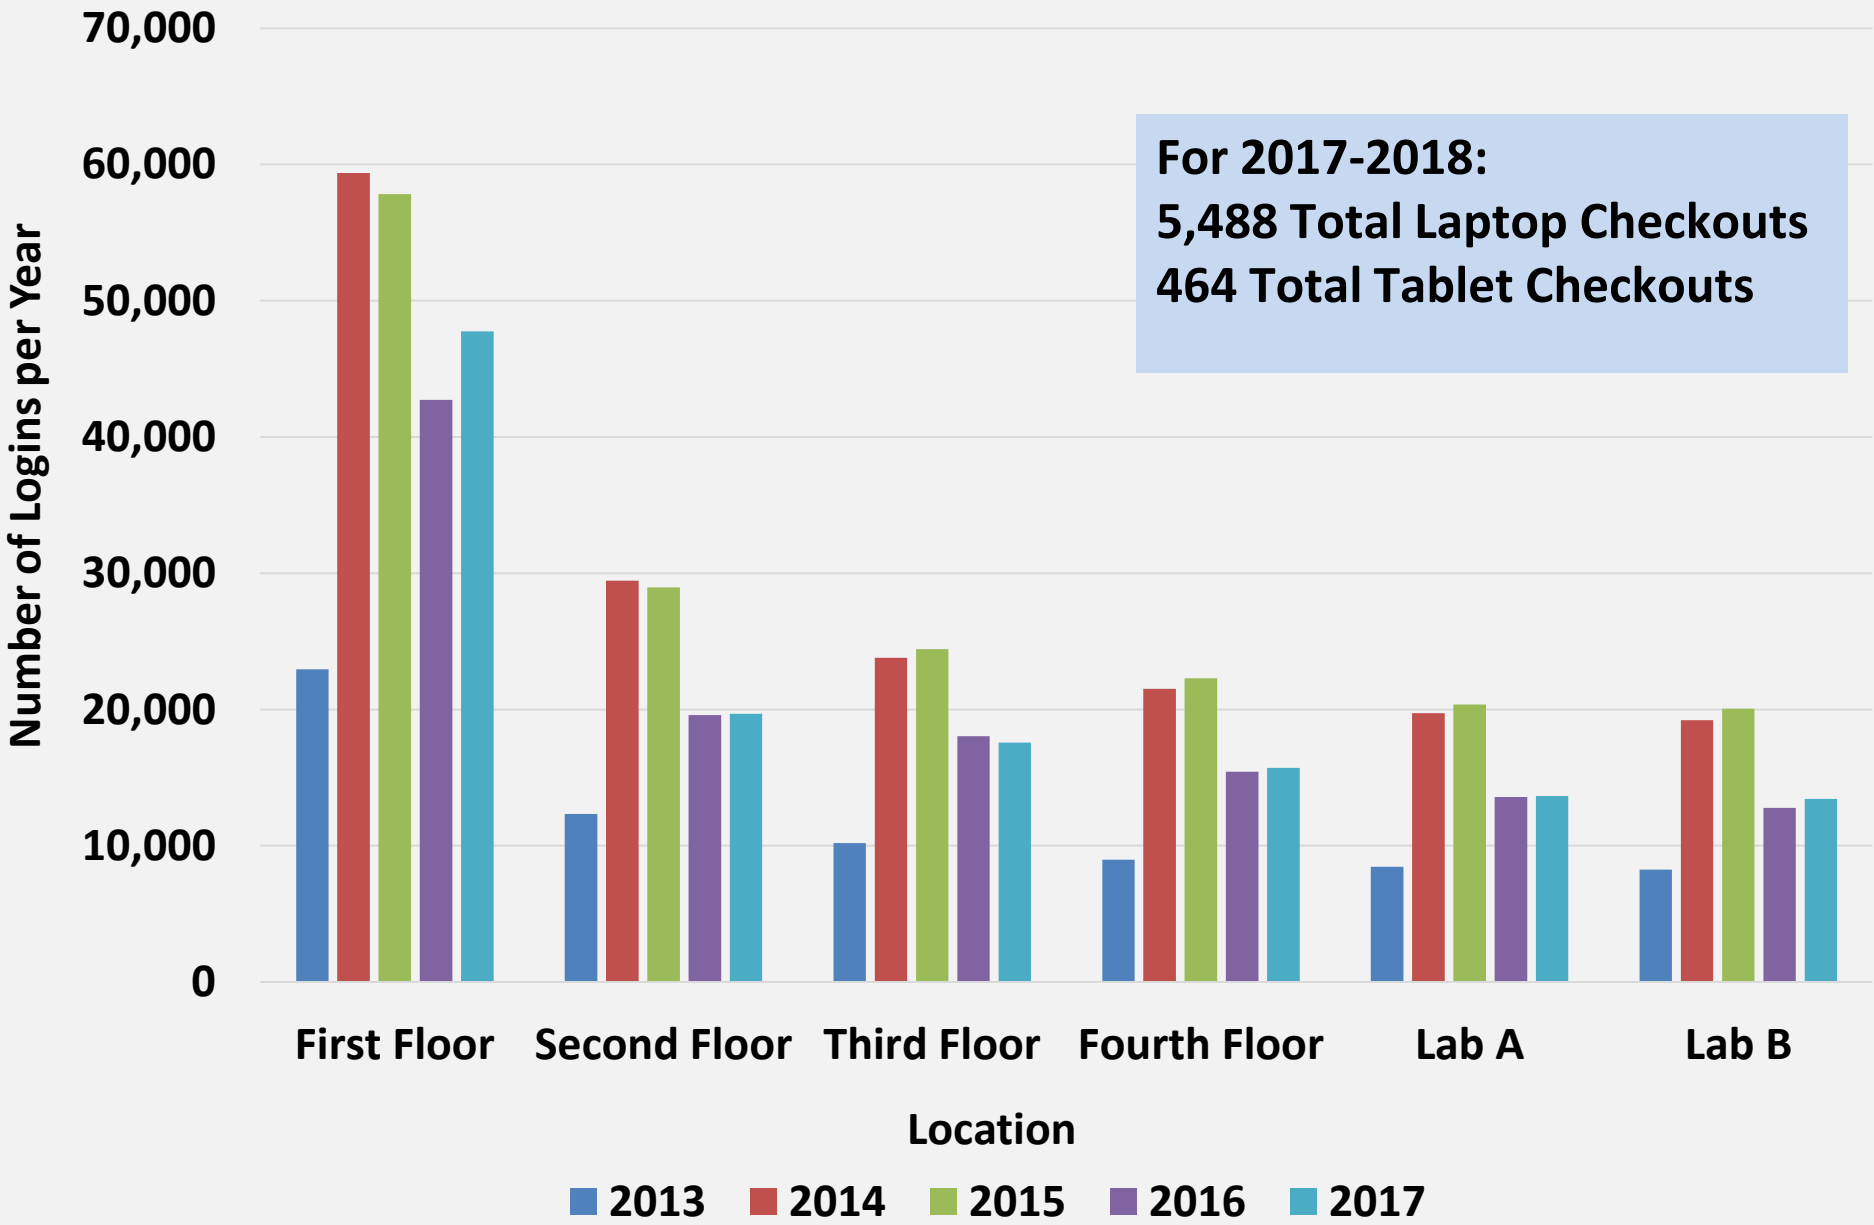

Rice Library Computer Usage 2013-2017

Number of Logins by Floor