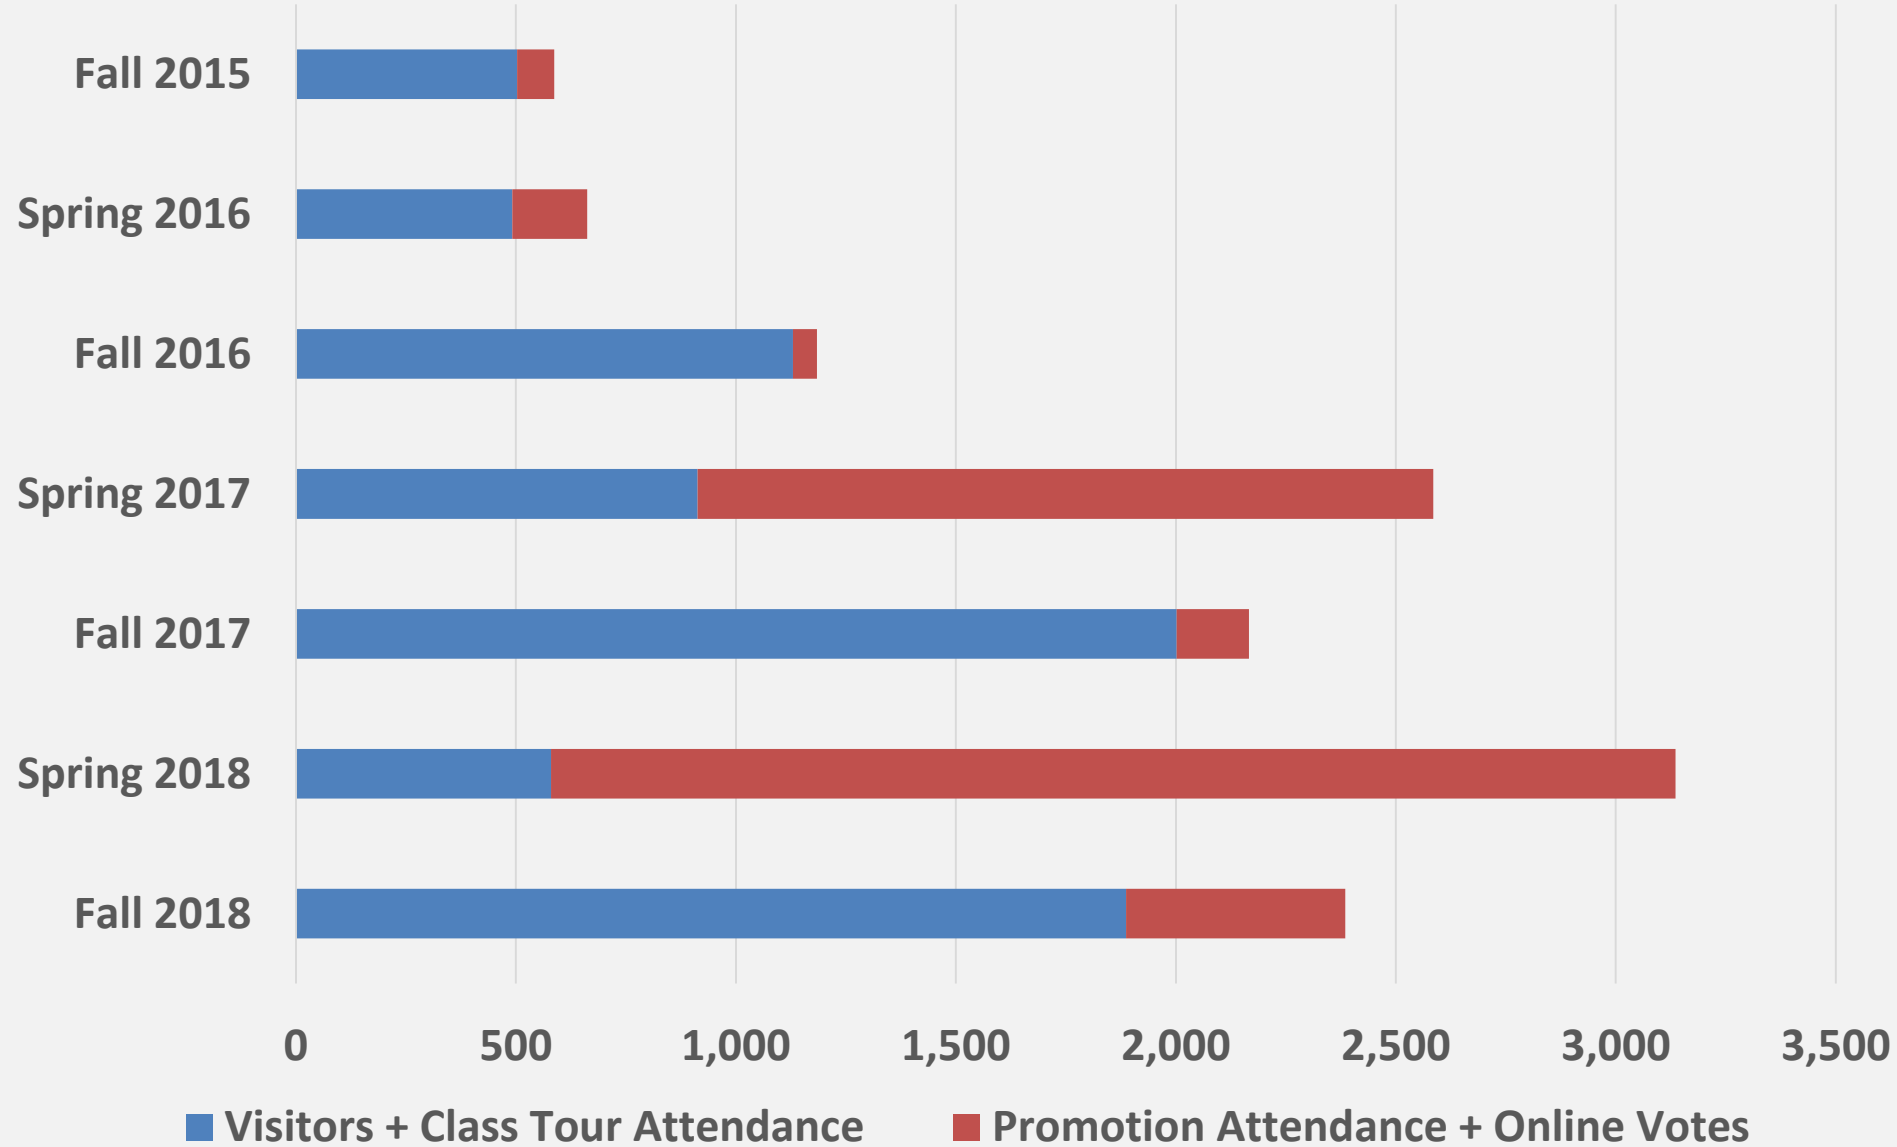

University Archives & Special Collections

Promotions and Visitors

Fall 2015-Fall 2018